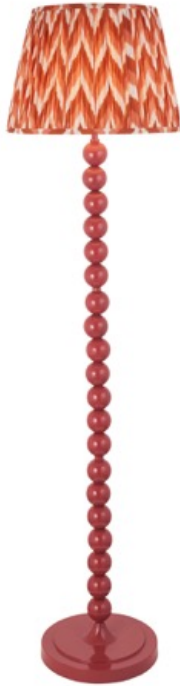

## Endon Lighting - Higgledy & Zigzag 40cm - 114671 - Pink Orange Floor Lamp

### REFERENCE

- SKU: FCL-28862
- Supplier SKU: 114671
- Barcode: 5016087194056

### DESCRIPTION

Add some colour to your home with this playful floor light. Multiple stacked metal spheres are finished in gloss pink clay paint with an E27 lamp holder, in-line foot switch and colour matched fabric flex. Paired with bright apricot orange 40cm Zigzag shade to complete this perfect colour addition to your home.

### APPEARANCE

- Base: Pink Clay Paint
- Shade: Apricot Orange Faux Silk