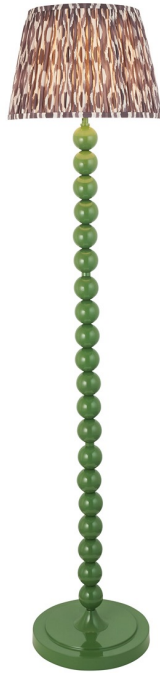

Endon Lighting - Higgledy & Ikat 35cm - 116189 - Green Grey Floor Lamp

REFERENCE

- SKU: FCL-29634
- Supplier SKU: 116189
- Barcode: 5016087203932

DESCRIPTION

Add some colour to your home with this playful floor light. Multiple stacked metal spheres finished in gloss Cotswold green paint with an E27 lamp holder, in-line foot switch and colour matched fabric flex. Paired with our stylish pearl grey 35cm Ikat shade to complete this perfect colour addition to your home.

CATEGORY

- Brand: Endon Lighting
- Family: Higgledy & Ikat 35cm
- Category: Indoor Lighting / Floor / Decorative

APPEARANCE

- Base: Cotswold Green Paint
- Shade: Pearl Grey Faux Silk

DIMENSION

- Height: 1532mm
- Diameter: 350mm
- Weight: 5.55kg