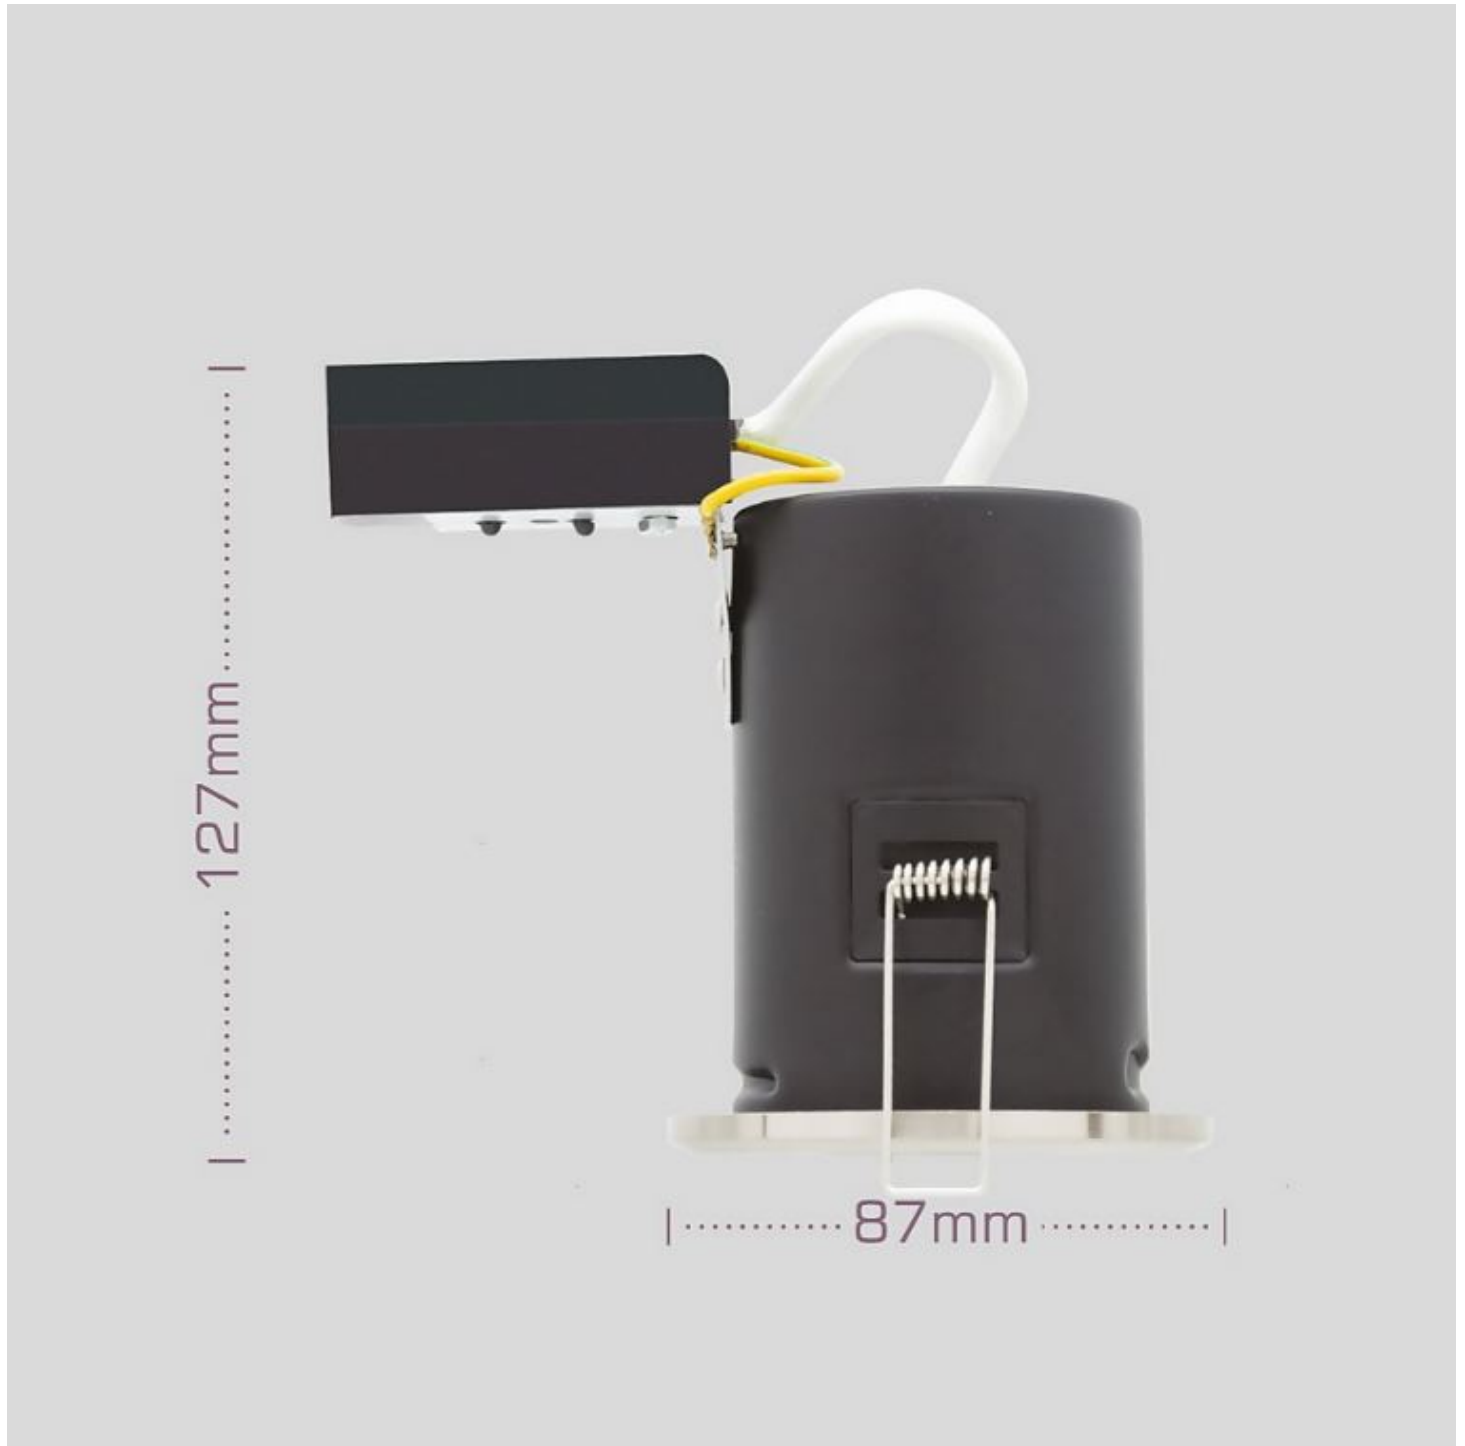

Set of 16 Fire Rated Bathroom Recessed Downlights - Brushed Steel IP65

## LIGHT SOURCE DATA

- 16 x 35W Max GU10 Halogen (required)
- Lamp direction - Downwards
- Lamp shape - Reflector/Pear Shape
- Dimmable
- Energy class: Not applicable

## DIMENSION DATA

- Height 127mm
- Diameter 87mm
- Minimum cavity depth 160mm
- Cut out size 75mm
- Weight 0.15kg

# FCL-29895X16

Set of 16 Fire Rated Bathroom Recessed Downlights - Brushed Steel IP65