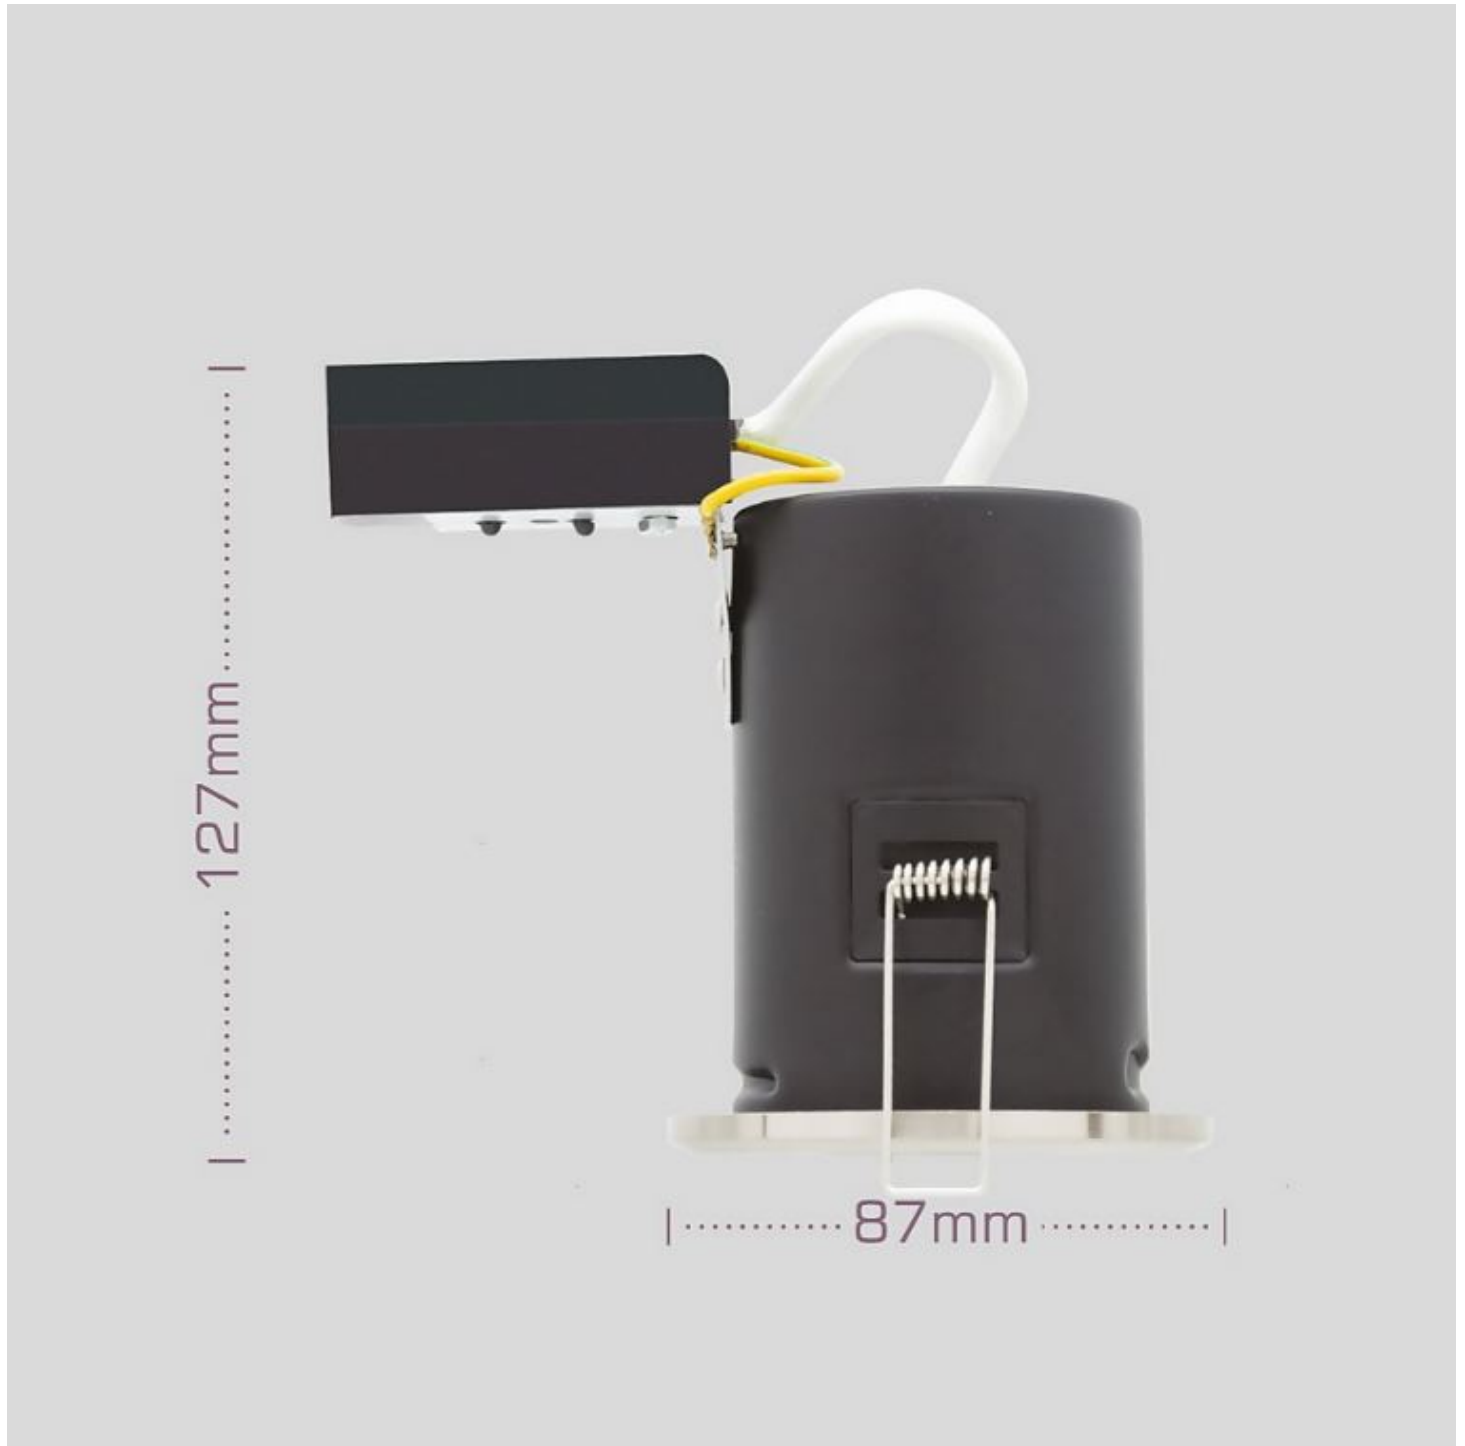

Set of 20 Fire Rated Bathroom Recessed Downlights - Brushed Steel IP65

LIGHT SOURCE DATA

- 20 x 35W Max GU10 Halogen (required)
- Lamp direction - Downwards
- Lamp shape - Reflector/Pear Shape
- Dimmable
- Energy class: Not applicable

DIMENSION DATA

- Height 127mm
- Diameter 87mm
- Minimum cavity depth 160mm
- Cut out size 75mm
- Weight 0.15kg

SPECIFICATION

- Manufacturer warranty for 2 years from date of purchase
- Brushed steel plate and clear glass diffuser
- IP65
- No
- Class I - Single Insulated, Earthed
- 240V
- Assembly required? No
- UKCA Marking, Energy Efficient, Energy Saving

CERTIFICATION

CONTACT

www.firstchoicelighting.co.uk

info@firstchoicelighting.co.uk

FCL-29895X20

Set of 20 Fire Rated Bathroom Recessed Downlights - Brushed Steel IP65

CERTIFICATION

CONTACT