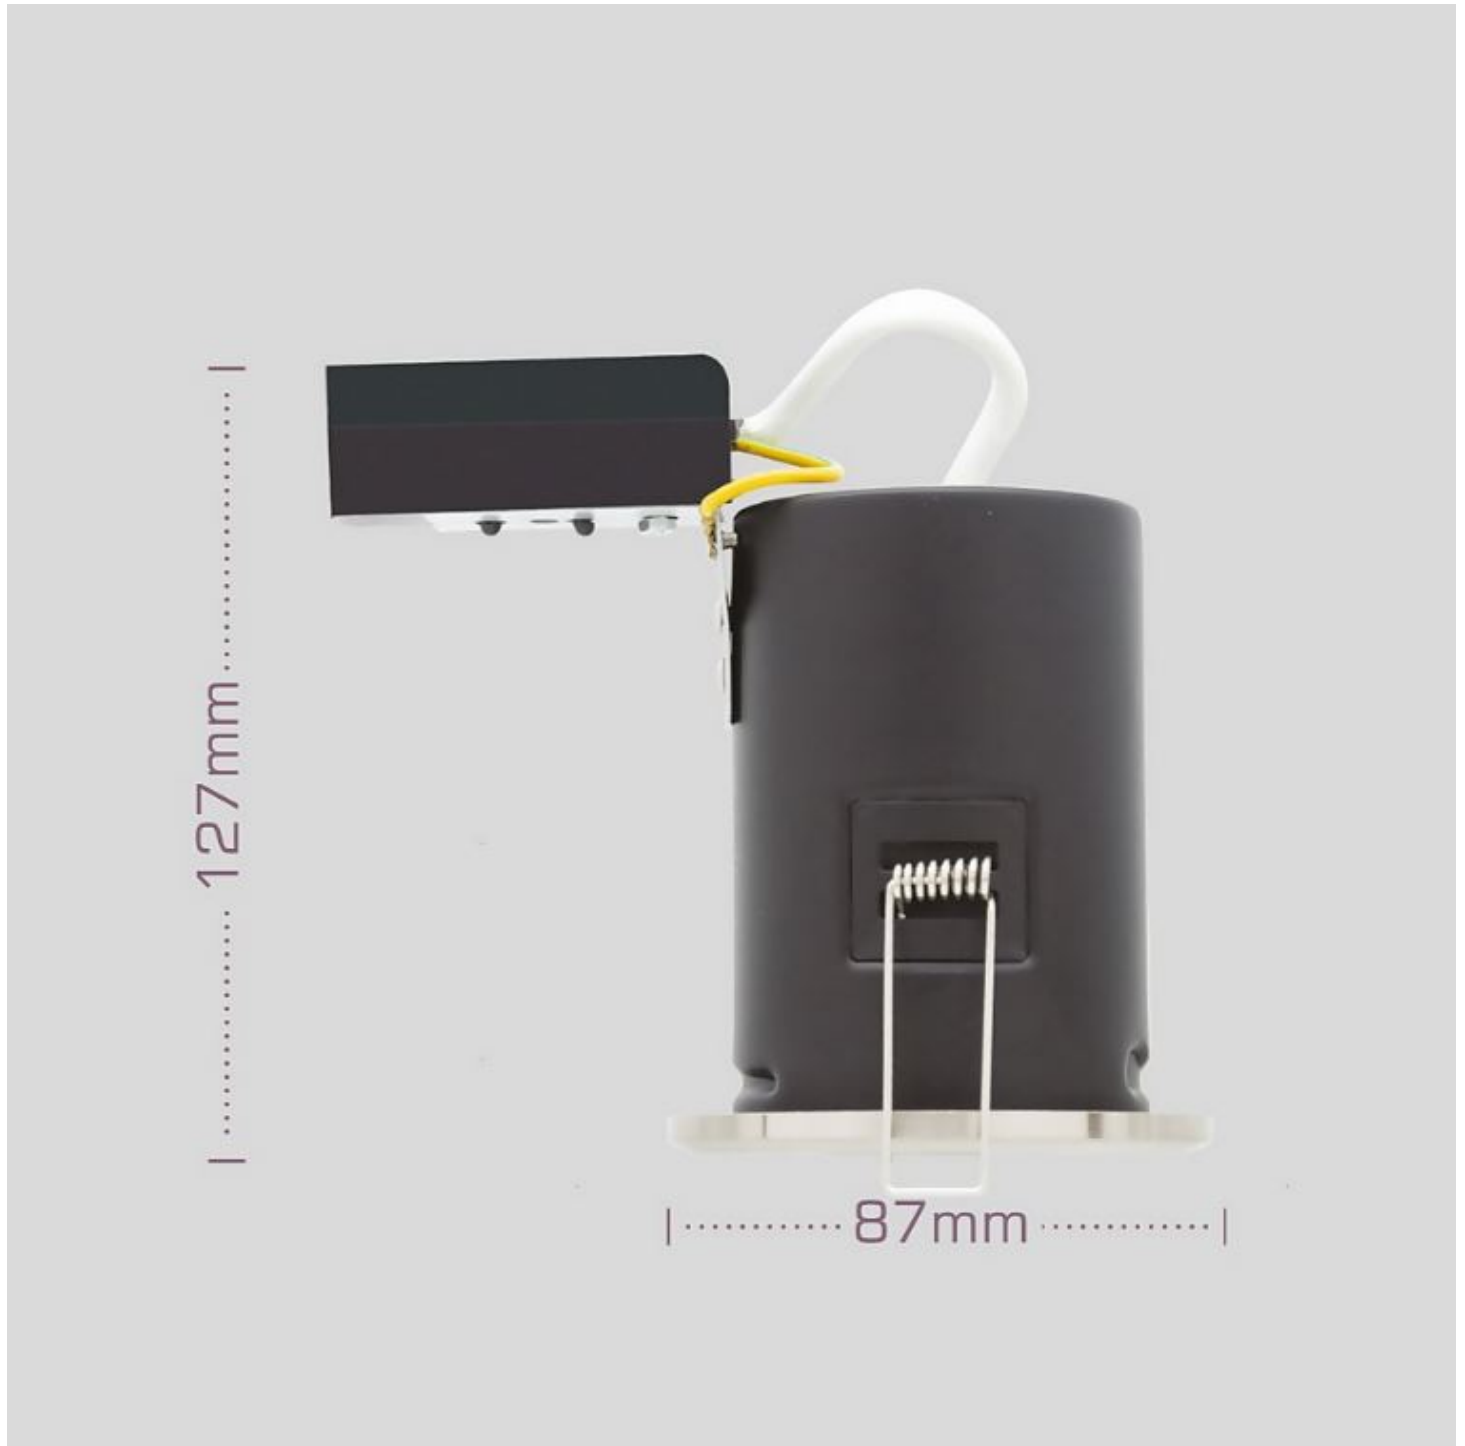

Set of 24 Fire Rated Bathroom Recessed Downlights - Brushed Steel IP65

LIGHT SOURCE DATA

- 24 x 35W Max GU10 Halogen (required)
- Lamp direction - Downwards
- Lamp shape - Reflector/Pear Shape
- Dimmable
- Energy class: Not applicable

DIMENSION DATA

- Height 127mm
- Diameter 87mm
- Minimum cavity depth 160mm
- Cut out size 75mm
- Weight 0.15kg

SPECIFICATION

- Manufacturer warranty for 2 years from date of purchase
- Brushed steel plate and clear glass diffuser
- IP65
- No
- Class I - Single Insulated, Earthed
- 240V
- Assembly required? No
- UKCA Marking, Energy Efficient, Energy Saving

CERTIFICATION

CONTACT

www.firstchoicelighting.co.uk

info@firstchoicelighting.co.uk

FCL-29895X24

Set of 24 Fire Rated Bathroom Recessed Downlights - Brushed Steel IP65

CERTIFICATION

CONTACT