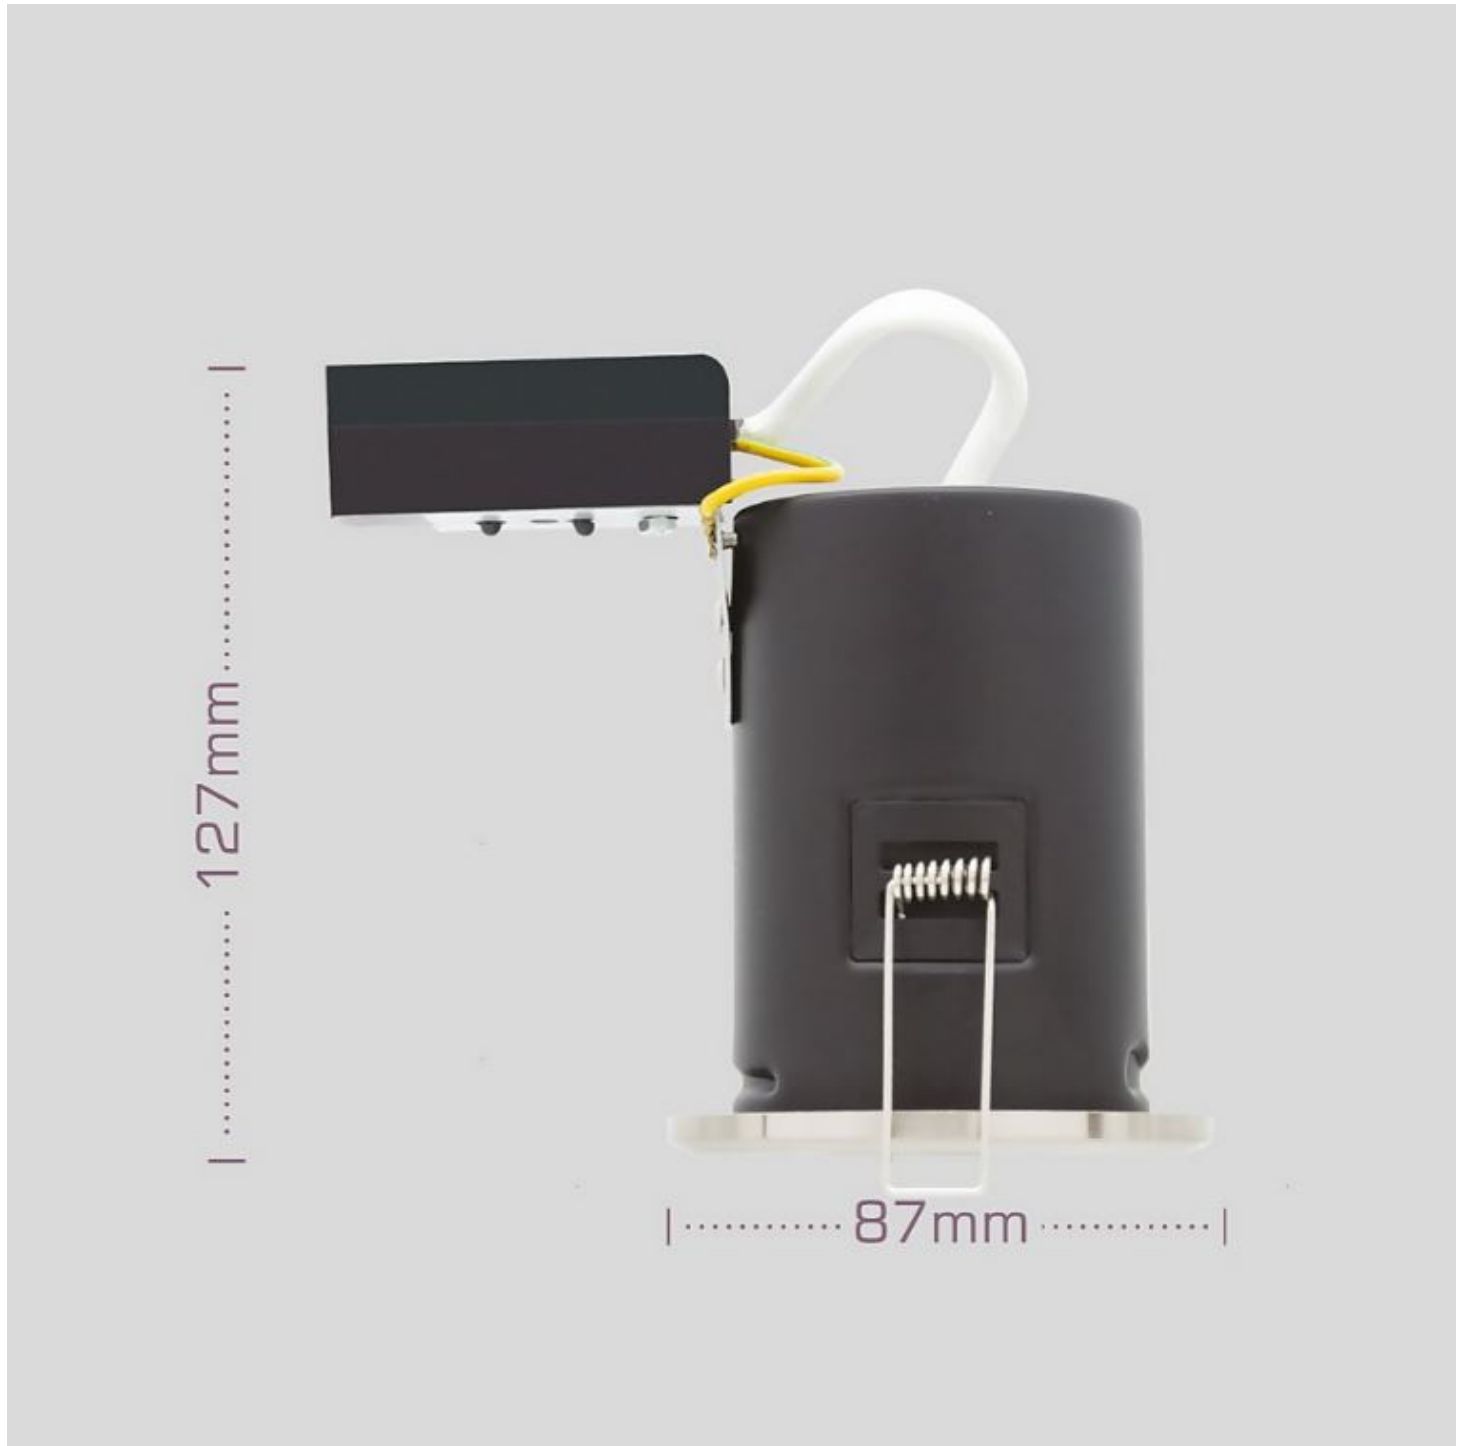

CERTIFICATION

CONTACT

www.firstchoicelighting.co.uk

info@firstchoicelighting.co.uk