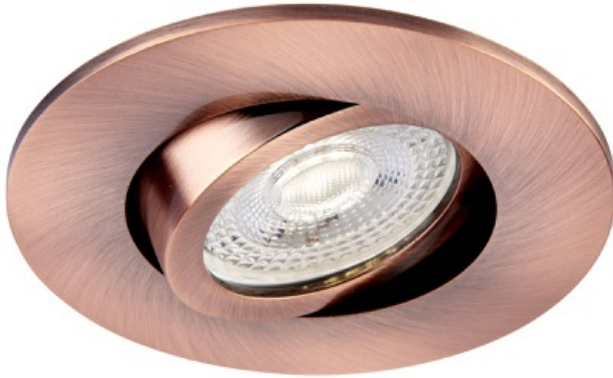

Saxby Lighting - Saxby ShieldONE 75 - 109806 & 113318 - Copper Tilt Recessed Fire Rated Ceiling Downlight**REFERENCE**

- SKU: FCL-29904_30011
- Supplier SKU:
- Barcode:

DESCRIPTION

Introducing the Saxby ShieldONE – the latest addition to Saxby's popular Shield Range. The Saxby ShieldONE is Fire-rated to 30, 60, and 90 minutes with certifications for use with I-Joist and Steel Metal Web Ceilings, ensuring peace of mind in any construction scenario. With an IP65 rating, the Saxby ShieldONE is resistant to water exposure, making it ideal for bathrooms, kitchens, and outdoor applications. This versatile product offers a range of bezel options to match any décor, available in ten stunning colors and finishes. Choose from Fixed, Tilt, and IP65 variants to suit your specific needs.

CATEGORY

- Brand: Saxby Lighting
- Family: Saxby ShieldONE 75
- Category: Indoor Lighting / Recessed / Fire

APPEARANCE

- Base: Polished Copper Plate

DIMENSION

- Height: 89.5mm
- Diameter: 92mm
- Projection: 3mm
- Cut out size: 75mm
- Weight: .15kg

LIGHT SOURCE

- Lamp included: No
- Lamp detail: 10W Max LED GU10 (required)
- Dimmable
- Energy class: Not applicable
- Switch: No

SPECIFICATION

- Ingress protection: IP20
- Class: Class I - Single Insulated, Earthed
- Voltage: 240V
- Fire rating: 30, 60 & 90 minute fire rated