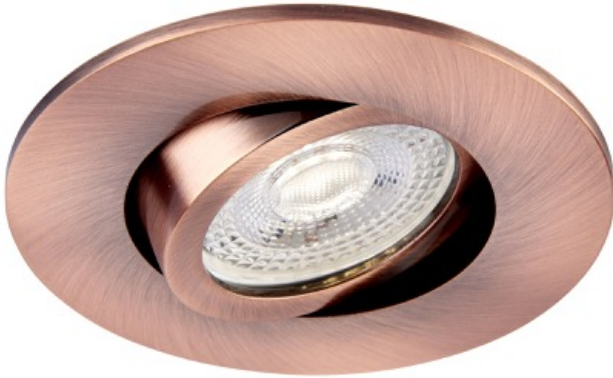

**Saxby Lighting - Saxby ShieldONE 75 - 109808 & 113318 - Copper Tilt Recessed Fire Rated Ceiling Downlight****REFERENCE**

- SKU: FCL-29906\_30011
- Supplier SKU:
- Barcode:

**DESCRIPTION**

Introducing the Saxby ShieldONE – the latest addition to Saxby's popular Shield Range. The Saxby ShieldONE is Fire-rated to 30, 60, and 90 minutes with certifications for use with I-Joist and Steel Metal Web Ceilings, ensuring peace of mind in any construction scenario. With an IP65 rating, the Saxby ShieldONE is resistant to water exposure, making it ideal for bathrooms, kitchens, and outdoor applications. This versatile product offers a range of bezel options to match any décor, available in ten stunning colors and finishes. Choose from Fixed, Tilt, and IP65 variants to suit your specific needs.

**CATEGORY**

- Brand: Saxby Lighting
- Family: Saxby ShieldONE 75
- Category: Indoor Lighting / Recessed / Fire

**APPEARANCE**

- Base: Polished Copper Plate

**DIMENSION**

- Height: 52mm
- Diameter: 92mm
- Projection: 3mm
- Cut out size: 75mm
- Weight: .13kg

**LIGHT SOURCE**

- Lamp included: No
- Lamp detail: 10W Max LED GU10 (required)
- Dimmable
- Energy class: Not applicable
- Switch: No

**SPECIFICATION**

- Ingress protection: IP20
- Class: Class I - Single Insulated, Earthed
- Voltage: 240V
- Fire rating: 30, 60 & 90 minute fire rated