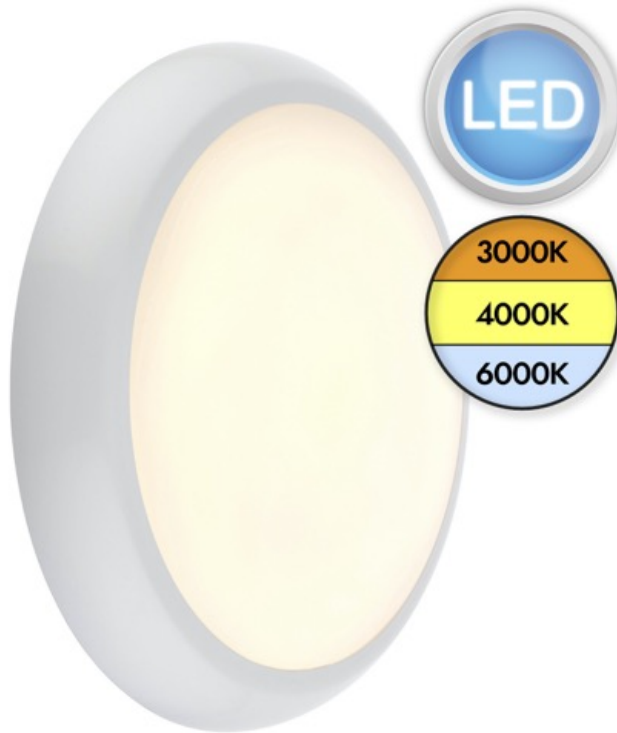

Saxby Lighting - Core CCT - 110965 - LED White Opal IP65 Outdoor Bulkhead Light

REFERENCE

- SKU: FCL-29908
- Supplier SKU: 110965
- Barcode: 5017588109655

DESCRIPTION

The new Core CCT bulkhead from Saxby covers multiple wattages; 8W/12W/15W and temperature requirements in one unit. Available in Standard, Emergency, and Microwave variants. Supplied with white bezel as standard with chrome and black options available. The twist fast-fit gear tray, and push-fit connector makes it perfect for efficient, hassle-free installation. The IP65, slim profile and IK08 rating further ensure it is robust enough for public spaces indoors and outdoors.

CATEGORY

- Brand: Saxby Lighting
- Family: Core CCT
- Category: Outdoor Lighting / Wall / Bulkhead

APPEARANCE

- Base: Gloss White PC
- Shade: Opal PC

DIMENSION

- Height: 66mm
- Diameter: 305mm
- Weight: .53kg

LIGHT SOURCE

- Lamp included: Yes
- Lamp detail: 15W LED (included)
- Non-dimmable
- Kelvin: 3000/4000/6000K (Tunable)
- Lumens: 1500Lm
- Switch: No

SPECIFICATION

- Ingress protection: IP65
- Class: Class II - Double Insulated, No Earth
- Voltage: 240V