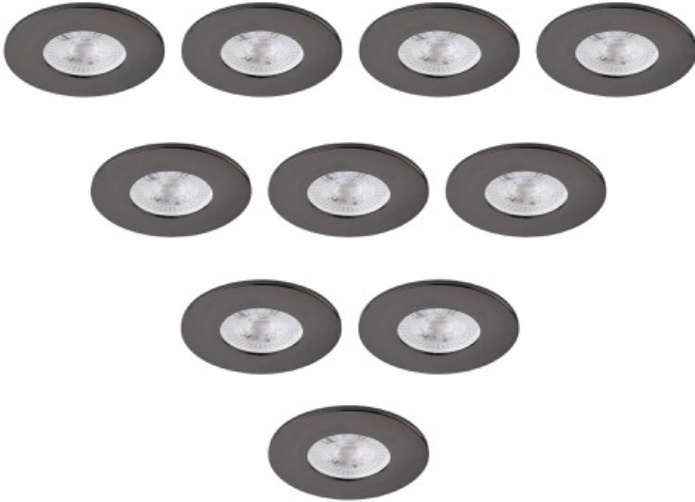

Saxby Lighting - Set of 10 Saxby ShieldONE 65 - 113276 & 113319 - Black Nickel Fixed Recessed Fire Rated Ceiling Downlights

REFERENCE

- SKU: FCL-30012_29974
- Supplier SKU:
- Barcode:

DESCRIPTION

Introducing the Saxby ShieldONE – the latest addition to Saxby's popular Shield Range. The Saxby ShieldONE is Fire-rated to 30, 60, and 90 minutes with certifications for use with I-Joist and Steel Metal Web Ceilings, ensuring peace of mind in any construction scenario. With an IP65 rating, the Saxby ShieldONE is resistant to water exposure, making it ideal for bathrooms, kitchens, and outdoor applications. This versatile product offers a range of bezel options to match any décor, available in ten stunning colors and finishes. Choose from Fixed, Tilt, and IP65 variants to suit your specific needs.

CATEGORY

- Brand: Saxby Lighting
- Family: Saxby ShieldONE 65
- Category: Indoor Lighting / Recessed / Fire

APPEARANCE

- Base: Black Nickel Plate

DIMENSION

- Height: 88mm
- Diameter: 85mm
- Projection: 3mm
- Cut out size: 65mm
- Weight: .35kg

LIGHT SOURCE

- Lamp included: No
- Lamp detail: 10 x 10W Max LED GU10 (required)
- Dimmable
- Energy class: Not applicable
- Switch: No

SPECIFICATION

- Ingress protection: IP20
- Class: Class I - Single Insulated, Earthed
- Voltage: 240V
- Fire rating: 30, 60 & 90 minute fire rated

CONTACT