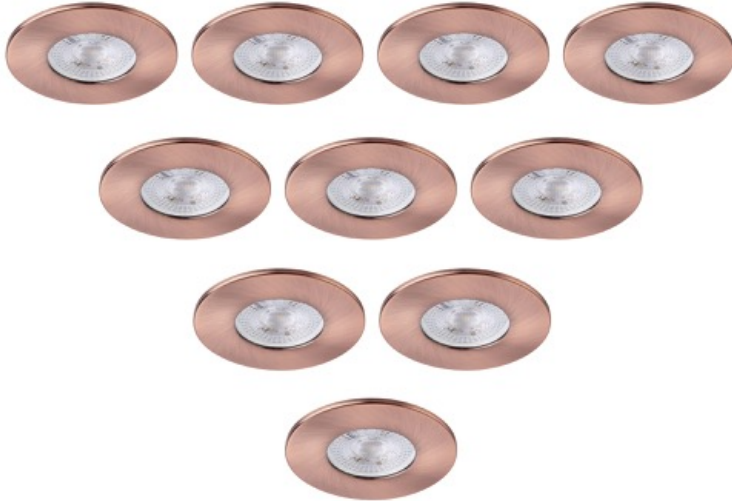

Saxby Lighting - Set of 10 Saxby ShieldONE 65 - 113281 & 113319 - Copper Fixed Recessed Fire Rated Ceiling Downlights

REFERENCE

- SKU: FCL-30012_29979
- Supplier SKU:
- Barcode:

DESCRIPTION

Introducing the Saxby ShieldONE – the latest addition to Saxby's popular Shield Range. The Saxby ShieldONE is Fire-rated to 30, 60, and 90 minutes with certifications for use with I-Joist and Steel Metal Web Ceilings, ensuring peace of mind in any construction scenario. With an IP65 rating, the Saxby ShieldONE is resistant to water exposure, making it ideal for bathrooms, kitchens, and outdoor applications. This versatile product offers a range of bezel options to match any décor, available in ten stunning colors and finishes. Choose from Fixed, Tilt, and IP65 variants to suit your specific needs.

CATEGORY

- Brand: Saxby Lighting
- Family: Saxby ShieldONE 65
- Category: Indoor Lighting / Recessed / Fire

APPEARANCE

- Base: Polished Copper Plate

DIMENSION

- Height: 88mm
- Diameter: 85mm
- Projection: 3mm
- Cut out size: 65mm
- Weight: .35kg

LIGHT SOURCE

- Lamp included: No
- Lamp detail: 10 x 10W Max LED GU10 (required)
- Dimmable
- Energy class: Not applicable
- Switch: No

SPECIFICATION

- Ingress protection: IP20
- Class: Class I - Single Insulated, Earthed
- Voltage: 240V
- Fire rating: 30, 60 & 90 minute fire rated