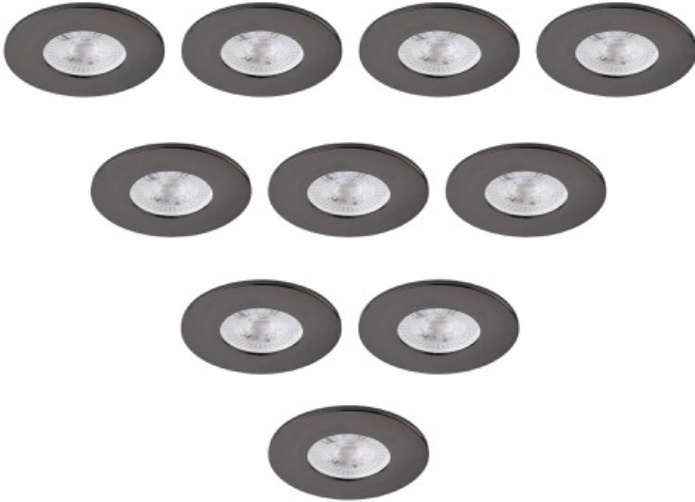

Saxby Lighting - Set of 10 Saxby ShieldONE 65 - 113284 & 113319 - Black Nickel IP65 Fixed Bathroom Recessed Fire Rated

REFERENCE

- SKU: FCL-30012_29980
- Supplier SKU:
- Barcode:

DESCRIPTION

Introducing the Saxby ShieldONE – the latest addition to Saxby's popular Shield Range. The Saxby ShieldONE is Fire-rated to 30, 60, and 90 minutes with certifications for use with I-Joist and Steel Metal Web Ceilings, ensuring peace of mind in any construction scenario. With an IP65 rating, the Saxby ShieldONE is resistant to water exposure, making it ideal for bathrooms, kitchens, and outdoor applications. This versatile product offers a range of bezel options to match any décor, available in ten stunning colors and finishes. Choose from Fixed, Tilt, and IP65 variants to suit your specific needs.

CATEGORY

- Brand: Saxby Lighting
- Family: Saxby ShieldONE 65
- Category: Bathroom Lighting / Recessed / Fire

APPEARANCE

- Base: Black Nickel Plate

DIMENSION

- Height: 88mm
- Diameter: 85mm
- Projection: 3mm
- Cut out size: 65mm
- Weight: .55kg

LIGHT SOURCE

- Lamp included: No
- Lamp detail: 10 x 10W Max LED GU10 (required)
- Dimmable
- Energy class: Not applicable
- Switch: No

SPECIFICATION

- Ingress protection: IP65
- Class: Class I - Single Insulated, Earthed
- Voltage: 240V
- Fire rating: 30, 60 & 90 minute fire rated

CONTACT