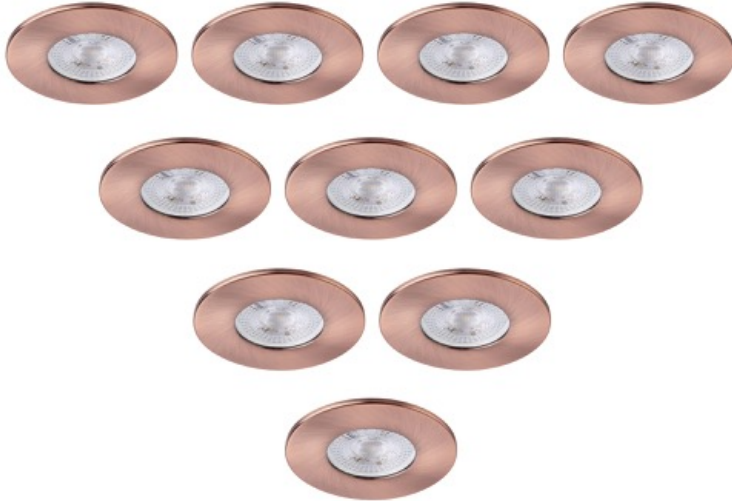

Saxby Lighting - Set of 10 Saxby ShieldONE 65 - 113289 & 113319 - Copper IP65 Fixed Bathroom Recessed Fire Rated Ceiling

REFERENCE

- SKU: FCL-30012_29985
- Supplier SKU:
- Barcode:

DESCRIPTION

Introducing the Saxby ShieldONE – the latest addition to Saxby's popular Shield Range. The Saxby ShieldONE is Fire-rated to 30, 60, and 90 minutes with certifications for use with I-Joist and Steel Metal Web Ceilings, ensuring peace of mind in any construction scenario. With an IP65 rating, the Saxby ShieldONE is resistant to water exposure, making it ideal for bathrooms, kitchens, and outdoor applications. This versatile product offers a range of bezel options to match any décor, available in ten stunning colors and finishes. Choose from Fixed, Tilt, and IP65 variants to suit your specific needs.

CATEGORY

- Brand: Saxby Lighting
- Family: Saxby ShieldONE 65
- Category: Bathroom Lighting / Recessed / Fire

APPEARANCE

- Base: Polished Copper Plate

DIMENSION

- Height: 88mm
- Diameter: 85mm
- Projection: 3mm
- Cut out size: 65mm
- Weight: .55kg

LIGHT SOURCE

- Lamp included: No
- Lamp detail: 10 x 10W Max LED GU10 (required)
- Dimmable
- Energy class: Not applicable
- Switch: No

SPECIFICATION

- Ingress protection: IP65
- Class: Class I - Single Insulated, Earthed
- Voltage: 240V
- Fire rating: 30, 60 & 90 minute fire rated