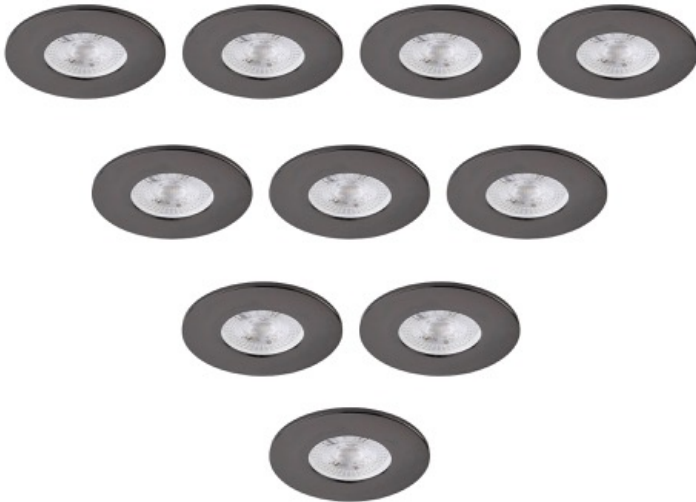

Saxby Lighting - Set of 10 Saxby ShieldONE 75 - 113294 & 113320 - Black Nickel Fixed Recessed Fire Rated Ceiling Downlights

REFERENCE

- SKU: FCL-30013_29990
- Supplier SKU:
- Barcode:

DESCRIPTION

Introducing the Saxby ShieldONE – the latest addition to Saxby's popular Shield Range. The Saxby ShieldONE is Fire-rated to 30, 60, and 90 minutes with certifications for use with I-Joist and Steel Metal Web Ceilings, ensuring peace of mind in any construction scenario. With an IP65 rating, the Saxby ShieldONE is resistant to water exposure, making it ideal for bathrooms, kitchens, and outdoor applications. This versatile product offers a range of bezel options to match any décor, available in ten stunning colors and finishes. Choose from Fixed, Tilt, and IP65 variants to suit your specific needs.

CATEGORY

- Brand: Saxby Lighting
- Family: Saxby ShieldONE 75
- Category: Indoor Lighting / Recessed / Fire

APPEARANCE

- Base: Black Nickel Plate

DIMENSION

- Height: 88mm
- Diameter: 92mm
- Projection: 3mm
- Cut out size: 75mm
- Weight: .38kg

LIGHT SOURCE

- Lamp included: No
- Lamp detail: 10 x 10W Max LED GU10 (required)
- Dimmable
- Energy class: Not applicable
- Switch: No

SPECIFICATION

- Ingress protection: IP20
- Class: Class I - Single Insulated, Earthed
- Voltage: 240V
- Fire rating: 30, 60 & 90 minute fire rated

CONTACT