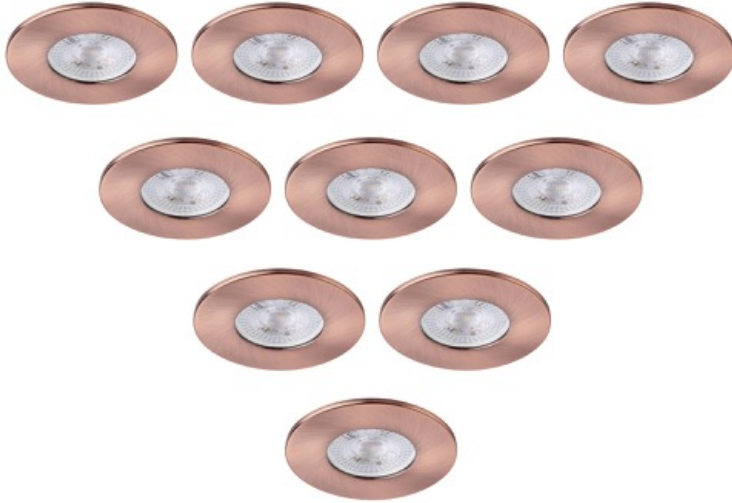

Saxby Lighting - Set of 10 Saxby ShieldONE 75 - 113299 & 113320 - Copper Fixed Recessed Fire Rated Ceiling Downlights

REFERENCE

- SKU: FCL-30013_29995
- Supplier SKU:
- Barcode:

DESCRIPTION

Introducing the Saxby ShieldONE – the latest addition to Saxby's popular Shield Range. The Saxby ShieldONE is Fire-rated to 30, 60, and 90 minutes with certifications for use with I-Joist and Steel Metal Web Ceilings, ensuring peace of mind in any construction scenario. With an IP65 rating, the Saxby ShieldONE is resistant to water exposure, making it ideal for bathrooms, kitchens, and outdoor applications. This versatile product offers a range of bezel options to match any décor, available in ten stunning colors and finishes. Choose from Fixed, Tilt, and IP65 variants to suit your specific needs.

CATEGORY

- Brand: Saxby Lighting
- Family: Saxby ShieldONE 75
- Category: Indoor Lighting / Recessed / Fire

APPEARANCE

- Base: Polished Copper Plate

DIMENSION

- Height: 88mm
- Diameter: 92mm
- Projection: 3mm
- Cut out size: 75mm
- Weight: .38kg

LIGHT SOURCE

- Lamp included: No
- Lamp detail: 10 x 10W Max LED GU10 (required)
- Dimmable
- Energy class: Not applicable
- Switch: No

SPECIFICATION

- Ingress protection: IP20
- Class: Class I - Single Insulated, Earthed
- Voltage: 240V
- Fire rating: 30, 60 & 90 minute fire rated