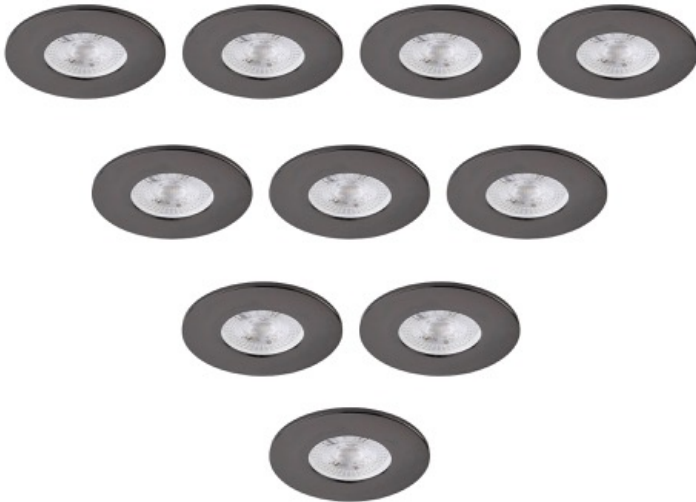

Saxby Lighting - Set of 10 Saxby ShieldONE 75 - 113304 & 113320 - Black Nickel IP65 Fixed Bathroom Recessed Fire Rated

**REFERENCE**

- SKU: FCL-30013\_30000
- Supplier SKU:
- Barcode:

**DESCRIPTION**

Introducing the Saxby ShieldONE – the latest addition to Saxby's popular Shield Range. The Saxby ShieldONE is Fire-rated to 30, 60, and 90 minutes with certifications for use with I-Joist and Steel Metal Web Ceilings, ensuring peace of mind in any construction scenario. With an IP65 rating, the Saxby ShieldONE is resistant to water exposure, making it ideal for bathrooms, kitchens, and outdoor applications. This versatile product offers a range of bezel options to match any décor, available in ten stunning colors and finishes. Choose from Fixed, Tilt, and IP65 variants to suit your specific needs.

**CATEGORY**

- Brand: Saxby Lighting
- Family: Saxby ShieldONE 75
- Category: Bathroom Lighting / Recessed / Fire

**APPEARANCE**

- Base: Black Nickel Plate

**DIMENSION**

- Height: 88mm
- Diameter: 92mm
- Projection: 3mm
- Cut out size: 75mm
- Weight: .52kg

**LIGHT SOURCE**

- Lamp included: No
- Lamp detail: 10 x 10W Max LED GU10 (required)
- Dimmable
- Energy class: Not applicable
- Switch: No

**SPECIFICATION**

- Ingress protection: IP65
- Class: Class I - Single Insulated, Earthed
- Voltage: 240V
- Fire rating: 30, 60 & 90 minute fire rated