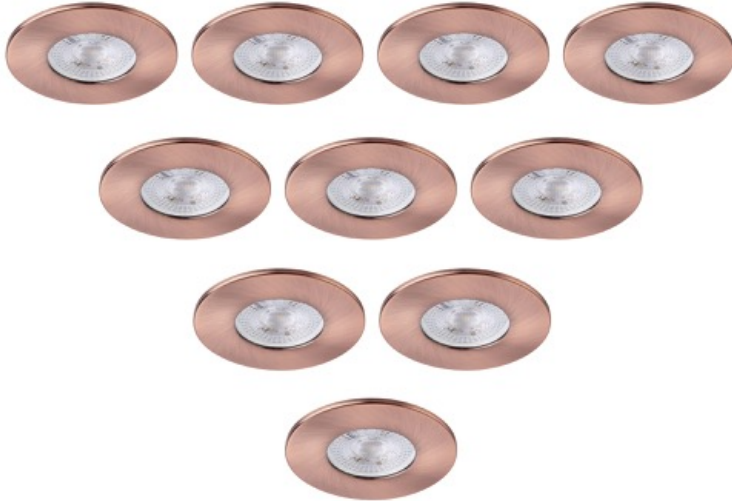

Saxby Lighting - Set of 10 Saxby ShieldONE 75 - 113309 & 113320 - Copper IP65 Fixed Bathroom Recessed Fire Rated Ceiling

REFERENCE

- SKU: FCL-30013_30005
- Supplier SKU:
- Barcode:

DESCRIPTION

Introducing the Saxby ShieldONE – the latest addition to Saxby's popular Shield Range. The Saxby ShieldONE is Fire-rated to 30, 60, and 90 minutes with certifications for use with I-Joist and Steel Metal Web Ceilings, ensuring peace of mind in any construction scenario. With an IP65 rating, the Saxby ShieldONE is resistant to water exposure, making it ideal for bathrooms, kitchens, and outdoor applications. This versatile product offers a range of bezel options to match any décor, available in ten stunning colors and finishes. Choose from Fixed, Tilt, and IP65 variants to suit your specific needs.

CATEGORY

- Brand: Saxby Lighting
- Family: Saxby ShieldONE 75
- Category: Bathroom Lighting / Recessed / Fire

APPEARANCE

- Base: Polished Copper Plate

DIMENSION

- Height: 88mm
- Diameter: 92mm
- Projection: 3mm
- Cut out size: 75mm
- Weight: .52kg

LIGHT SOURCE

- Lamp included: No
- Lamp detail: 10 x 10W Max LED GU10 (required)
- Dimmable
- Energy class: Not applicable
- Switch: No

SPECIFICATION

- Ingress protection: IP65
- Class: Class I - Single Insulated, Earthed
- Voltage: 240V
- Fire rating: 30, 60 & 90 minute fire rated