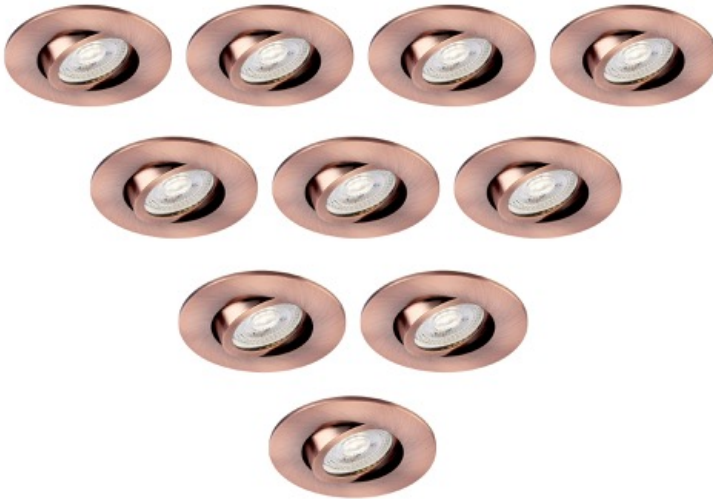

Saxby Lighting - Set of 10 Saxby ShieldONE 75 - 113318 & 113320 - Copper Tilt Recessed Fire Rated Ceiling Downlights

REFERENCE

- SKU: FCL-30013_30011
- Supplier SKU:
- Barcode:

DESCRIPTION

Introducing the Saxby ShieldONE – the latest addition to Saxby's popular Shield Range. The Saxby ShieldONE is Fire-rated to 30, 60, and 90 minutes with certifications for use with I-Joist and Steel Metal Web Ceilings, ensuring peace of mind in any construction scenario. With an IP65 rating, the Saxby ShieldONE is resistant to water exposure, making it ideal for bathrooms, kitchens, and outdoor applications. This versatile product offers a range of bezel options to match any décor, available in ten stunning colors and finishes. Choose from Fixed, Tilt, and IP65 variants to suit your specific needs.

CATEGORY

- Brand: Saxby Lighting
- Family: Saxby ShieldONE 75
- Category: Indoor Lighting / Recessed / Fire

APPEARANCE

- Base: Polished Copper Plate

DIMENSION

- Height: 88mm
- Diameter: 92mm
- Projection: 3mm
- Cut out size: 75mm
- Weight: .46kg

LIGHT SOURCE

- Lamp included: No
- Lamp detail: 10 x 10W Max LED GU10 (required)
- Dimmable
- Energy class: Not applicable
- Switch: No

SPECIFICATION

- Ingress protection: IP20
- Class: Class I - Single Insulated, Earthed
- Voltage: 240V
- Fire rating: 30, 60 & 90 minute fire rated

CONTACT