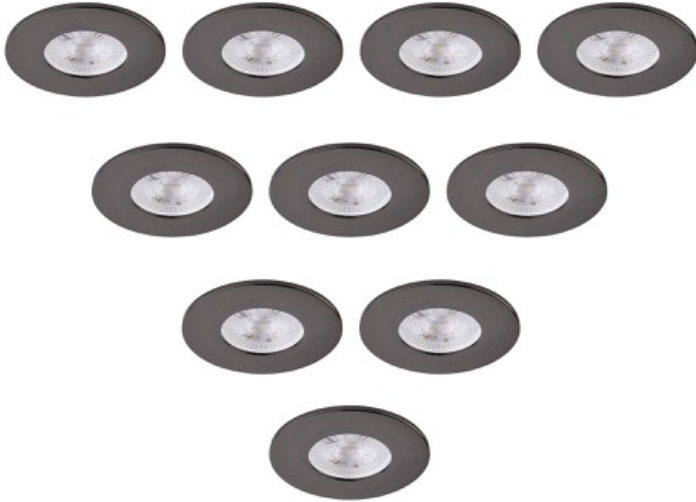

Saxby Lighting - Set of 10 Saxby ShieldONE 65 - 113276 & 113321 - Black Nickel Fixed Recessed Fire Rated Ceiling Downlights

REFERENCE

- SKU: FCL-30014_29974
- Supplier SKU:
- Barcode:

DESCRIPTION

Introducing the Saxby ShieldONE – the latest addition to Saxby's popular Shield Range. The Saxby ShieldONE is Fire-rated to 30, 60, and 90 minutes with certifications for use with I-Joist and Steel Metal Web Ceilings, ensuring peace of mind in any construction scenario. With an IP65 rating, the Saxby ShieldONE is resistant to water exposure, making it ideal for bathrooms, kitchens, and outdoor applications. This versatile product offers a range of bezel options to match any décor, available in ten stunning colors and finishes. Choose from Fixed, Tilt, and IP65 variants to suit your specific needs.

CATEGORY

- Brand: Saxby Lighting
- Family: Saxby ShieldONE 65
- Category: Indoor Lighting / Recessed / Fire

APPEARANCE

- Base: Black Nickel Plate

DIMENSION

- Height: 52mm
- Diameter: 85mm
- Projection: 3mm
- Cut out size: 65mm
- Weight: .35kg

LIGHT SOURCE

- Lamp included: No
- Lamp detail: 10 x 10W Max LED GU10 (required)
- Dimmable
- Energy class: Not applicable
- Switch: No

SPECIFICATION

- Ingress protection: IP20
- Class: Class I - Single Insulated, Earthed
- Voltage: 240V
- Fire rating: 30, 60 & 90 minute fire rated

CONTACT