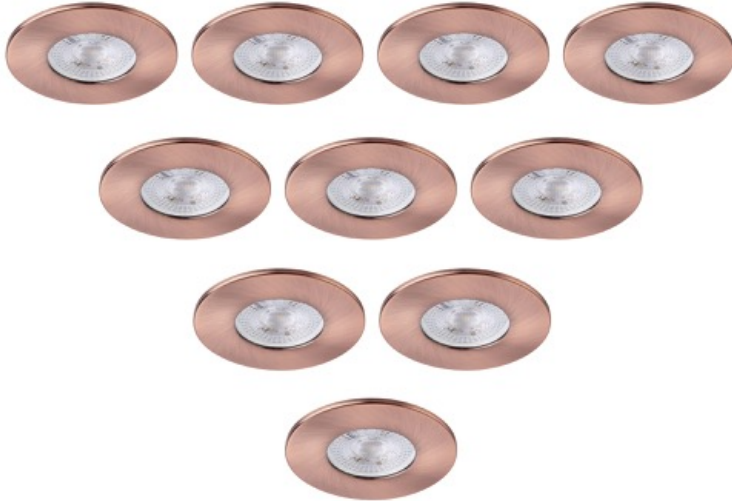

Saxby Lighting - Set of 10 Saxby ShieldONE 65 - 113281 & 113321 - Copper Fixed Recessed Fire Rated Ceiling Downlights

REFERENCE

- SKU: FCL-30014_29979
- Supplier SKU:
- Barcode:

DESCRIPTION

Introducing the Saxby ShieldONE – the latest addition to Saxby's popular Shield Range. The Saxby ShieldONE is Fire-rated to 30, 60, and 90 minutes with certifications for use with I-Joist and Steel Metal Web Ceilings, ensuring peace of mind in any construction scenario. With an IP65 rating, the Saxby ShieldONE is resistant to water exposure, making it ideal for bathrooms, kitchens, and outdoor applications. This versatile product offers a range of bezel options to match any décor, available in ten stunning colors and finishes. Choose from Fixed, Tilt, and IP65 variants to suit your specific needs.

CATEGORY

- Brand: Saxby Lighting
- Family: Saxby ShieldONE 65
- Category: Indoor Lighting / Recessed / Fire

APPEARANCE

- Base: Polished Copper Plate

DIMENSION

- Height: 52mm
- Diameter: 85mm
- Projection: 3mm
- Cut out size: 65mm
- Weight: .35kg

LIGHT SOURCE

- Lamp included: No
- Lamp detail: 10 x 10W Max LED GU10 (required)
- Dimmable
- Energy class: Not applicable
- Switch: No

SPECIFICATION

- Ingress protection: IP20
- Class: Class I - Single Insulated, Earthed
- Voltage: 240V
- Fire rating: 30, 60 & 90 minute fire rated