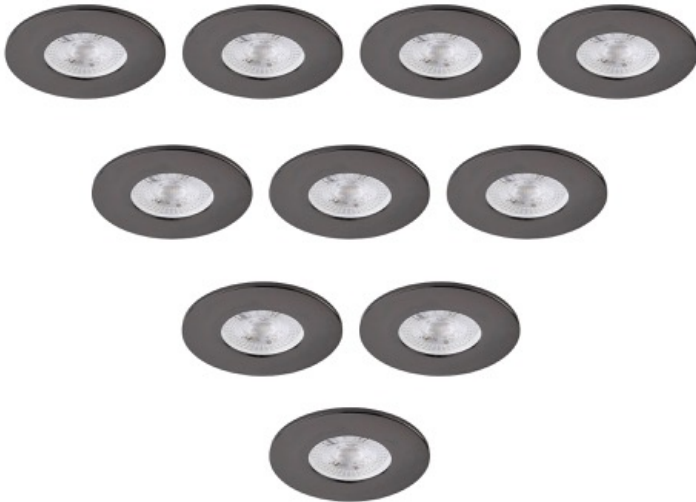

Saxby Lighting - Set of 10 Saxby ShieldONE 65 - 113284 & 113321 - Black Nickel IP65 Fixed Bathroom Recessed Fire Rated

REFERENCE

- SKU: FCL-30014_29980
- Supplier SKU:
- Barcode:

DESCRIPTION

Introducing the Saxby ShieldONE – the latest addition to Saxby's popular Shield Range. The Saxby ShieldONE is Fire-rated to 30, 60, and 90 minutes with certifications for use with I-Joist and Steel Metal Web Ceilings, ensuring peace of mind in any construction scenario. With an IP65 rating, the Saxby ShieldONE is resistant to water exposure, making it ideal for bathrooms, kitchens, and outdoor applications. This versatile product offers a range of bezel options to match any décor, available in ten stunning colors and finishes. Choose from Fixed, Tilt, and IP65 variants to suit your specific needs.

CATEGORY

- Brand: Saxby Lighting
- Family: Saxby ShieldONE 65
- Category: Bathroom Lighting / Recessed / Fire

APPEARANCE

- Base: Black Nickel Plate

DIMENSION

- Height: 52mm
- Diameter: 85mm
- Projection: 3mm
- Cut out size: 65mm
- Weight: .55kg

LIGHT SOURCE

- Lamp included: No
- Lamp detail: 10 x 10W Max LED GU10 (required)
- Dimmable
- Energy class: Not applicable
- Switch: No

SPECIFICATION

- Ingress protection: IP65
- Class: Class I - Single Insulated, Earthed
- Voltage: 240V
- Fire rating: 30, 60 & 90 minute fire rated

CONTACT