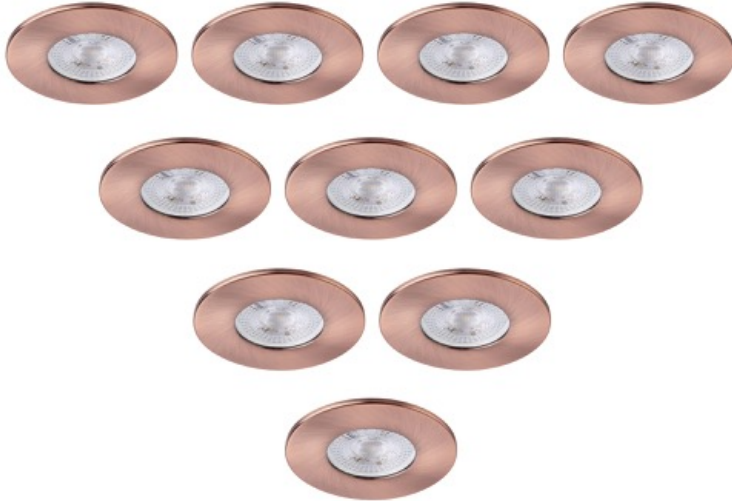

Saxby Lighting - Set of 10 Saxby ShieldONE 65 - 113289 & 113321 - Copper IP65 Fixed Bathroom Recessed Fire Rated Ceiling

REFERENCE

- SKU: FCL-30014_29985
- Supplier SKU:
- Barcode:

DESCRIPTION

Introducing the Saxby ShieldONE – the latest addition to Saxby's popular Shield Range. The Saxby ShieldONE is Fire-rated to 30, 60, and 90 minutes with certifications for use with I-Joist and Steel Metal Web Ceilings, ensuring peace of mind in any construction scenario. With an IP65 rating, the Saxby ShieldONE is resistant to water exposure, making it ideal for bathrooms, kitchens, and outdoor applications. This versatile product offers a range of bezel options to match any décor, available in ten stunning colors and finishes. Choose from Fixed, Tilt, and IP65 variants to suit your specific needs.

CATEGORY

- Brand: Saxby Lighting
- Family: Saxby ShieldONE 65
- Category: Bathroom Lighting / Recessed / Fire

APPEARANCE

- Base: Polished Copper Plate

DIMENSION

- Height: 52mm
- Diameter: 85mm
- Projection: 3mm
- Cut out size: 65mm
- Weight: .55kg

LIGHT SOURCE

- Lamp included: No
- Lamp detail: 10 x 10W Max LED GU10 (required)
- Dimmable
- Energy class: Not applicable
- Switch: No

SPECIFICATION

- Ingress protection: IP65
- Class: Class I - Single Insulated, Earthed
- Voltage: 240V
- Fire rating: 30, 60 & 90 minute fire rated