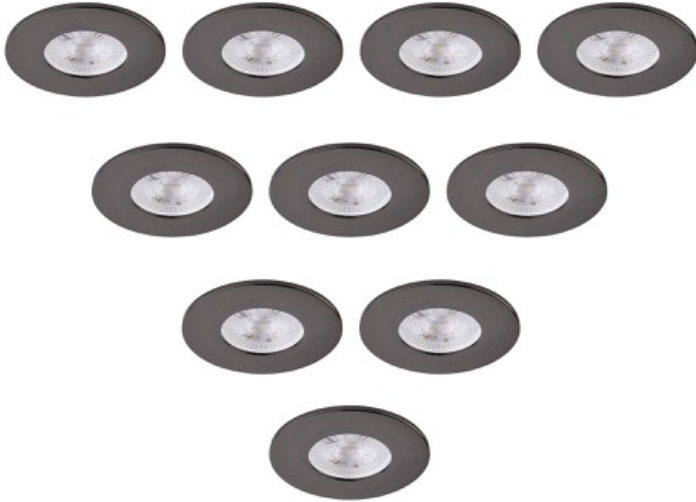

Saxby Lighting - Set of 10 Saxby ShieldONE 75 - 113294 & 113322 - Black Nickel Fixed Recessed Fire Rated Ceiling Downlights

REFERENCE

- SKU: FCL-30015_29990
- Supplier SKU:
- Barcode:

DESCRIPTION

Introducing the Saxby ShieldONE – the latest addition to Saxby's popular Shield Range. The Saxby ShieldONE is Fire-rated to 30, 60, and 90 minutes with certifications for use with I-Joist and Steel Metal Web Ceilings, ensuring peace of mind in any construction scenario. With an IP65 rating, the Saxby ShieldONE is resistant to water exposure, making it ideal for bathrooms, kitchens, and outdoor applications. This versatile product offers a range of bezel options to match any décor, available in ten stunning colors and finishes. Choose from Fixed, Tilt, and IP65 variants to suit your specific needs.

CATEGORY

- Brand: Saxby Lighting
- Family: Saxby ShieldONE 75
- Category: Indoor Lighting / Recessed / Fire

APPEARANCE

- Base: Black Nickel Plate

DIMENSION

- Height: 52mm
- Diameter: 92mm
- Projection: 3mm
- Cut out size: 75mm
- Weight: .38kg

LIGHT SOURCE

- Lamp included: No
- Lamp detail: 10 x 10W Max LED GU10 (required)
- Dimmable
- Energy class: Not applicable
- Switch: No

SPECIFICATION

- Ingress protection: IP20
- Class: Class I - Single Insulated, Earthed
- Voltage: 240V
- Fire rating: 30, 60 & 90 minute fire rated

CONTACT