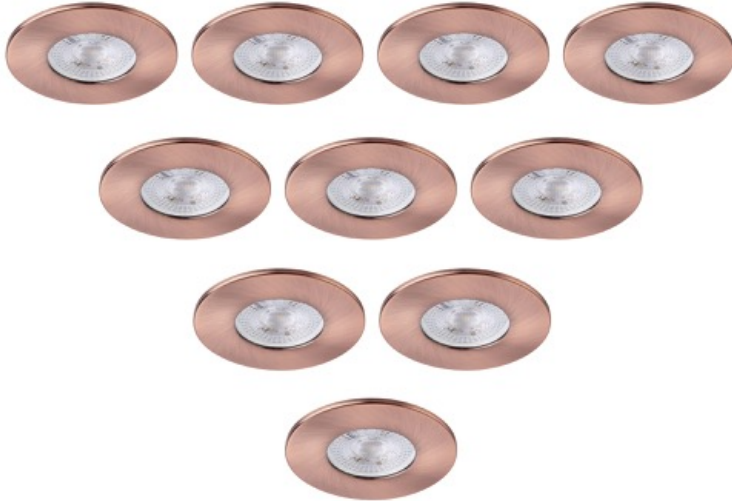

Saxby Lighting - Set of 10 Saxby ShieldONE 75 - 113299 & 113322 - Copper Fixed Recessed Fire Rated Ceiling Downlights

REFERENCE

- SKU: FCL-30015_29995
- Supplier SKU:
- Barcode:

DESCRIPTION

Introducing the Saxby ShieldONE – the latest addition to Saxby's popular Shield Range. The Saxby ShieldONE is Fire-rated to 30, 60, and 90 minutes with certifications for use with I-Joist and Steel Metal Web Ceilings, ensuring peace of mind in any construction scenario. With an IP65 rating, the Saxby ShieldONE is resistant to water exposure, making it ideal for bathrooms, kitchens, and outdoor applications. This versatile product offers a range of bezel options to match any décor, available in ten stunning colors and finishes. Choose from Fixed, Tilt, and IP65 variants to suit your specific needs.

CATEGORY

- Brand: Saxby Lighting
- Family: Saxby ShieldONE 75
- Category: Indoor Lighting / Recessed / Fire

APPEARANCE

- Base: Polished Copper Plate

DIMENSION

- Height: 52mm
- Diameter: 92mm
- Projection: 3mm
- Cut out size: 75mm
- Weight: .38kg

LIGHT SOURCE

- Lamp included: No
- Lamp detail: 10 x 10W Max LED GU10 (required)
- Dimmable
- Energy class: Not applicable
- Switch: No

SPECIFICATION

- Ingress protection: IP20
- Class: Class I - Single Insulated, Earthed
- Voltage: 240V
- Fire rating: 30, 60 & 90 minute fire rated

CONTACT