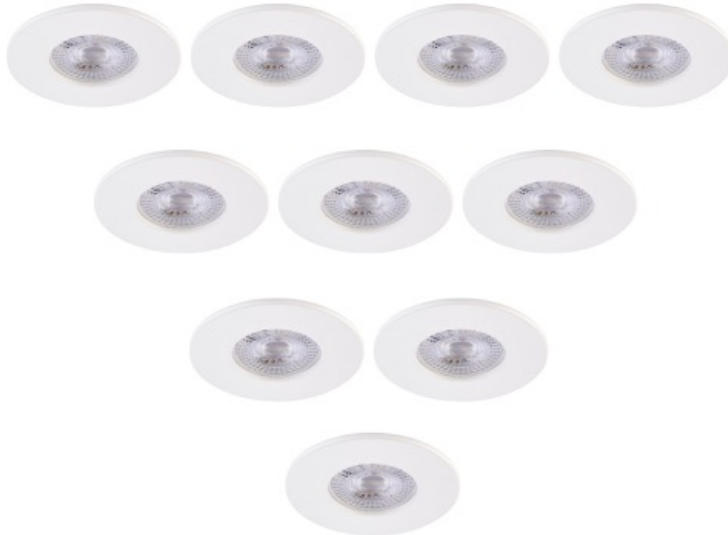

**Saxby Lighting - Set of 10 Saxby ShieldONE 75 - 113300 & 113322 - White IP65 Fixed Bathroom Recessed Fire Rated Ceiling**

**REFERENCE**

- SKU: FCL-30015\_29996
- Supplier SKU:
- Barcode:

**DESCRIPTION**

Introducing the Saxby ShieldONE – the latest addition to Saxby's popular Shield Range. The Saxby ShieldONE is Fire-rated to 30, 60, and 90 minutes with certifications for use with I-Joist and Steel Metal Web Ceilings, ensuring peace of mind in any construction scenario. With an IP65 rating, the Saxby ShieldONE is resistant to water exposure, making it ideal for bathrooms, kitchens, and outdoor applications. This versatile product offers a range of bezel options to match any décor, available in ten stunning colors and finishes. Choose from Fixed, Tilt, and IP65 variants to suit your specific needs.

**CATEGORY**

- Brand: Saxby Lighting
- Family: Saxby ShieldONE 75
- Category: Bathroom Lighting / Recessed / Fire

**APPEARANCE**

- Base: Matt White Paint

**DIMENSION**

- Height: 52mm
- Diameter: 92mm
- Projection: 3mm
- Cut out size: 75mm
- Weight: .52kg