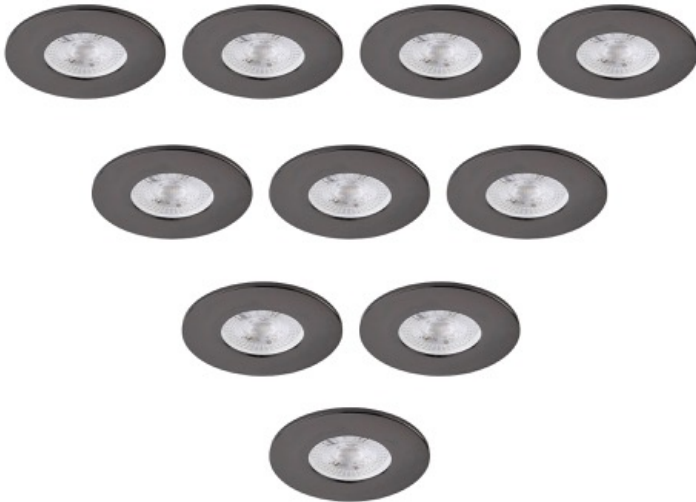

Saxby Lighting - Set of 10 Saxby ShieldONE 75 - 113304 & 113322 - Black Nickel IP65 Fixed Bathroom Recessed Fire Rated

REFERENCE

- SKU: FCL-30015_30000
- Supplier SKU:
- Barcode:

DESCRIPTION

Introducing the Saxby ShieldONE – the latest addition to Saxby's popular Shield Range. The Saxby ShieldONE is Fire-rated to 30, 60, and 90 minutes with certifications for use with I-Joist and Steel Metal Web Ceilings, ensuring peace of mind in any construction scenario. With an IP65 rating, the Saxby ShieldONE is resistant to water exposure, making it ideal for bathrooms, kitchens, and outdoor applications. This versatile product offers a range of bezel options to match any décor, available in ten stunning colors and finishes. Choose from Fixed, Tilt, and IP65 variants to suit your specific needs.

CATEGORY

- Brand: Saxby Lighting
- Family: Saxby ShieldONE 75
- Category: Bathroom Lighting / Recessed / Fire

APPEARANCE

- Base: Black Nickel Plate

DIMENSION

- Height: 52mm
- Diameter: 92mm
- Projection: 3mm
- Cut out size: 75mm
- Weight: .52kg

LIGHT SOURCE

- Lamp included: No
- Lamp detail: 10 x 10W Max LED GU10 (required)
- Dimmable
- Energy class: Not applicable
- Switch: No

SPECIFICATION

- Ingress protection: IP65
- Class: Class I - Single Insulated, Earthed
- Voltage: 240V
- Fire rating: 30, 60 & 90 minute fire rated