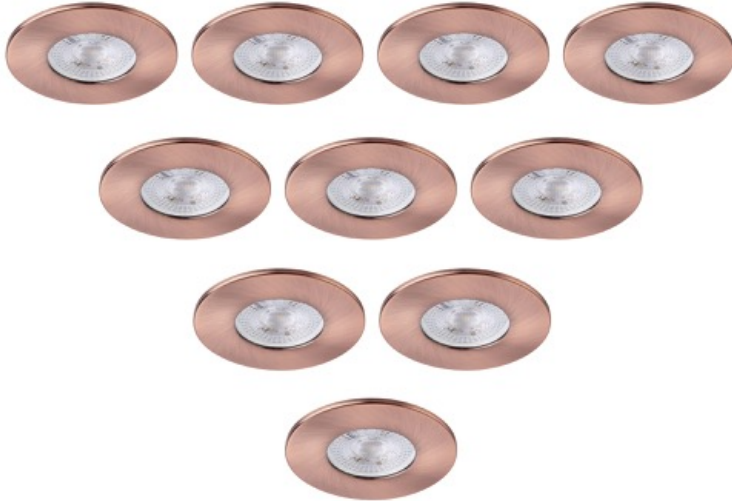

Saxby Lighting - Set of 10 Saxby ShieldONE 75 - 113309 & 113322 - Copper IP65 Fixed Bathroom Recessed Fire Rated Ceiling

REFERENCE

- SKU: FCL-30015_30005
- Supplier SKU:
- Barcode:

DESCRIPTION

Introducing the Saxby ShieldONE – the latest addition to Saxby's popular Shield Range. The Saxby ShieldONE is Fire-rated to 30, 60, and 90 minutes with certifications for use with I-Joist and Steel Metal Web Ceilings, ensuring peace of mind in any construction scenario. With an IP65 rating, the Saxby ShieldONE is resistant to water exposure, making it ideal for bathrooms, kitchens, and outdoor applications. This versatile product offers a range of bezel options to match any décor, available in ten stunning colors and finishes. Choose from Fixed, Tilt, and IP65 variants to suit your specific needs.

CATEGORY

- Brand: Saxby Lighting
- Family: Saxby ShieldONE 75
- Category: Bathroom Lighting / Recessed / Fire

APPEARANCE

- Base: Polished Copper Plate

DIMENSION

- Height: 52mm
- Diameter: 92mm
- Projection: 3mm
- Cut out size: 75mm
- Weight: .52kg

LIGHT SOURCE

- Lamp included: No
- Lamp detail: 10 x 10W Max LED GU10 (required)
- Dimmable
- Energy class: Not applicable
- Switch: No

SPECIFICATION

- Ingress protection: IP65
- Class: Class I - Single Insulated, Earthed
- Voltage: 240V
- Fire rating: 30, 60 & 90 minute fire rated

CONTACT