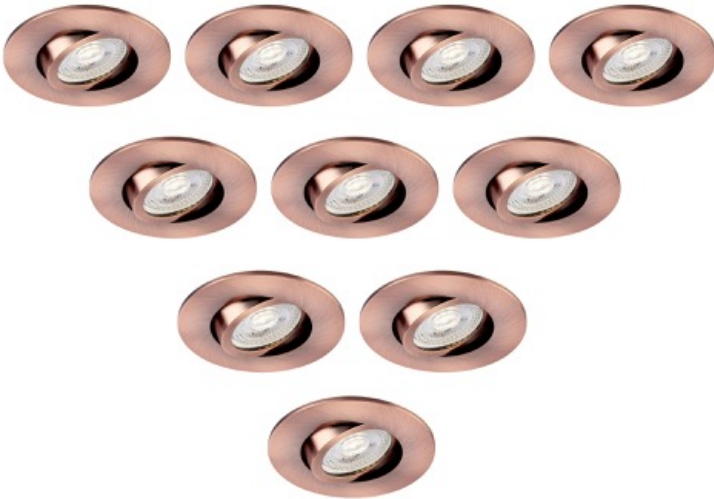

Saxby Lighting - Set of 10 Saxby ShieldONE 75 - 113318 & 113322 - Copper Tilt Recessed Fire Rated Ceiling Downlights

REFERENCE

- SKU: FCL-30015_30011
- Supplier SKU:
- Barcode:

DESCRIPTION

Introducing the Saxby ShieldONE – the latest addition to Saxby's popular Shield Range. The Saxby ShieldONE is Fire-rated to 30, 60, and 90 minutes with certifications for use with I-Joist and Steel Metal Web Ceilings, ensuring peace of mind in any construction scenario. With an IP65 rating, the Saxby ShieldONE is resistant to water exposure, making it ideal for bathrooms, kitchens, and outdoor applications. This versatile product offers a range of bezel options to match any décor, available in ten stunning colors and finishes. Choose from Fixed, Tilt, and IP65 variants to suit your specific needs.

CATEGORY

- Brand: Saxby Lighting
- Family: Saxby ShieldONE 75
- Category: Indoor Lighting / Recessed / Fire

APPEARANCE

- Base: Polished Copper Plate

DIMENSION

- Height: 52mm
- Diameter: 92mm
- Projection: 3mm
- Cut out size: 75mm
- Weight: .46kg

LIGHT SOURCE

- Lamp included: No
- Lamp detail: 10 x 10W Max LED GU10 (required)
- Dimmable
- Energy class: Not applicable
- Switch: No

SPECIFICATION

- Ingress protection: IP20
- Class: Class I - Single Insulated, Earthed
- Voltage: 240V
- Fire rating: 30, 60 & 90 minute fire rated