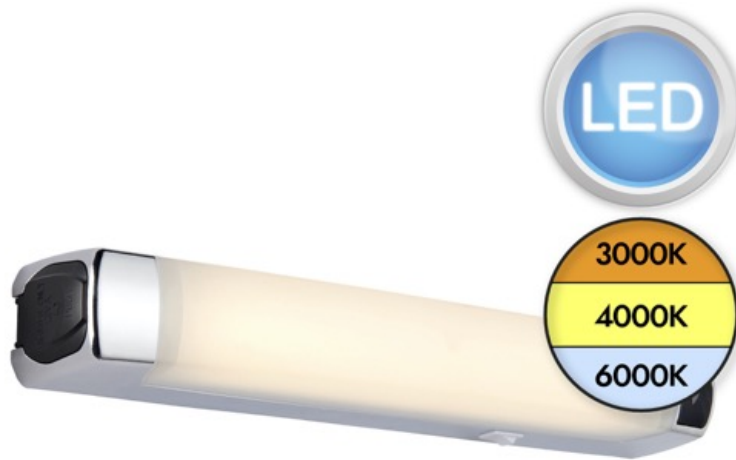

Saxby Lighting - Jude CCT - 113573 - LED Chrome IP44 Bathroom Strip Wall Light

REFERENCE

- SKU: FCL-30030
- Supplier SKU: 113573
- Barcode: 5017588135739

DESCRIPTION

Introducing the new modern & sleek shaver light from Saxby Lighting. Jude CCT is finished in chrome and features a shaver socket on the side of the fitting. It boasts an integrated 8W LED module and the ability to choose between 3 colour temperatures: 3000K, 4000K and 6000K to suit your space. The IP44 rated fitting provides an impressive 850 lumens at 106lm/w and is a stylish addition to any modern bathroom.

CATEGORY

- Brand: Saxby Lighting
- Family: Jude CCT
- Category: Bathroom Lighting / Wall / Strip

APPEARANCE

- Base: Chromed Plastic

DIMENSION

- Height: 64mm
- Width: 439mm
- Depth: 84mm
- Weight: 1.02kg

LIGHT SOURCE

- Lamp included: Yes
- Lamp detail: 8W LED (included)
- Non-dimmable
- Kelvin: 3000/4000/6000K (Tunable)
- Lumens: 850Lm
- Switch: No

SPECIFICATION

- Ingress protection: IP44
- Class: Class I - Single Insulated, Earthed
- Voltage: 240V