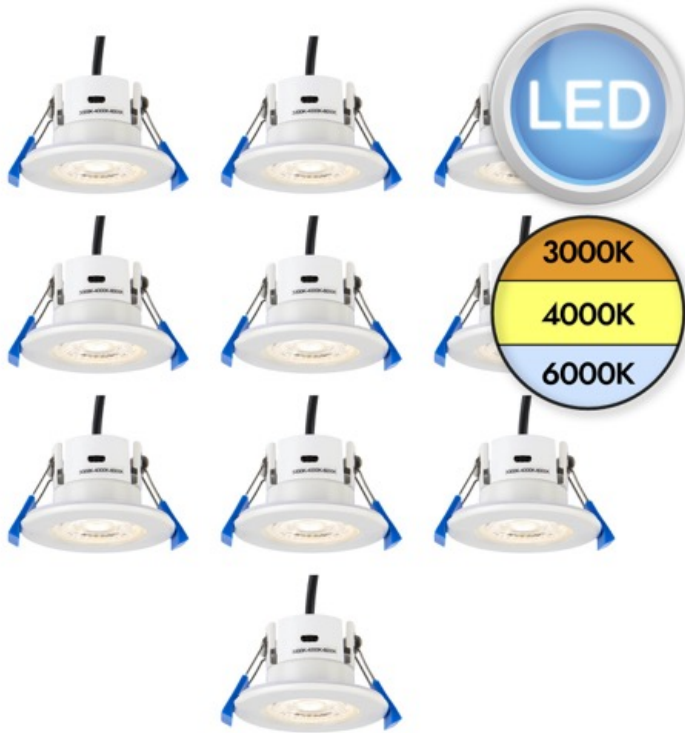

Saxby Lighting - Set of 10 ShieldECO 3CCT - 113639 - LED White Clear IP65 Bathroom Recessed Fire Rated Ceiling Downlights

REFERENCE

- SKU: FCL-30031
- Supplier SKU: 113639
- Barcode: 5017588136392

DESCRIPTION

The ShieldECO CCT has all the features required of an everyday downlight; fire rated, IP65 and dimmable. Incorporating CCT technology, allows for three colour temperatures; 3000K, 4000K & 6000K in one fitting. Our new and improved tool-less connection box, integrated within the rear of the fitting, allows for quick and easy push-fit installation. Slim profile with matt white finish. Additional bezel options; satin nickel, chrome, black, antique brass, polished brass & anthracite grey available to create the perfect finish in any setting. Available to purchase in singles or as a 10 packs.

CATEGORY

- Brand: Saxby Lighting
- Family: ShieldECO 3CCT
- Category: Bathroom Lighting / Recessed / Fire

APPEARANCE

- Base: Matt White Paint
- Shade: Clear Plastic

DIMENSION

- Height: 49mm
- Diameter: 82mm
- Projection: 3mm
- Cut out size: 57mm
- Weight: .15kg

LIGHT SOURCE

- Lamp included: Yes
- Lamp detail: 10 x 5W LED (included)
- Dimmable
- Kelvin: 3000/4000/6000K (Tunable)
- Lumens: 550Lm
- Switch: No

SPECIFICATION

- Ingress protection: IP65
- Class: Class II - Double Insulated, No Earth
- Voltage: 240V