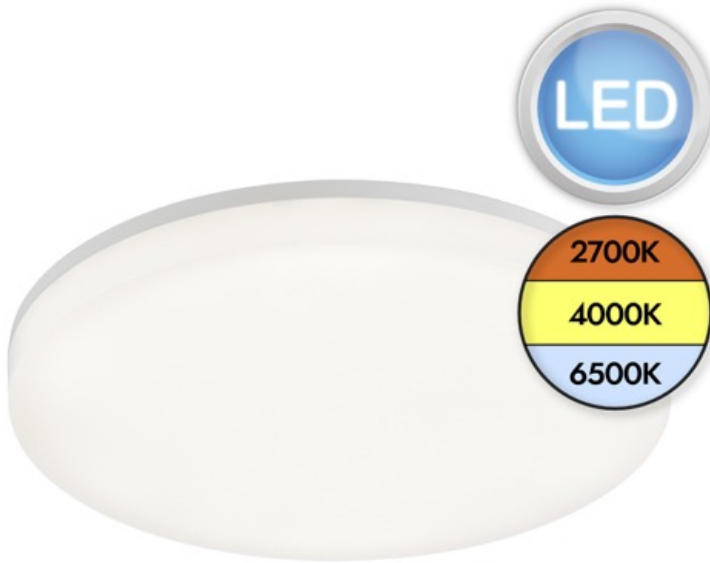

Saxby Lighting - Puck CCT - 113807 - LED Opal White IP44 Outdoor Ceiling Flush Light

REFERENCE

- SKU: FCL-30038
- Supplier SKU: 113807
- Barcode: 5017588138075

DESCRIPTION

Puck CCT is the new stylish flush LED light with high-performance and customisable settings to suit your needs. It boasts both a wattage and CCT switch, allowing you to choose between 12/18/24W and 2700/4000/6500K and produces an impressive 2400 lumens. Puck CCT features a push fit bracket for quick and easy installation as well as pre wired cable. Thanks to its IP44 rating, Puck CCT is also suitable for bathroom zone 2, and zone 1 if used in conjunction with a 30MA RCD.

CATEGORY

- Brand: Saxby Lighting
- Family: Puck CCT
- Category: Outdoor Lighting / Ceiling / Flush

APPEARANCE

- Base: Opal PC
- Shade: White PC

DIMENSION

- Height: 53mm
- Diameter: 330mm
- Weight: .56kg

LIGHT SOURCE

- Lamp included: Yes
- Lamp detail: 24W LED (included)
- Non-dimmable
- Kelvin: 2700/4000/6500K (Tunable)
- Lumens: 2400Lm
- Switch: No

SPECIFICATION

- Ingress protection: IP44
- Class: Class II - Double Insulated, No Earth
- Voltage: 240V