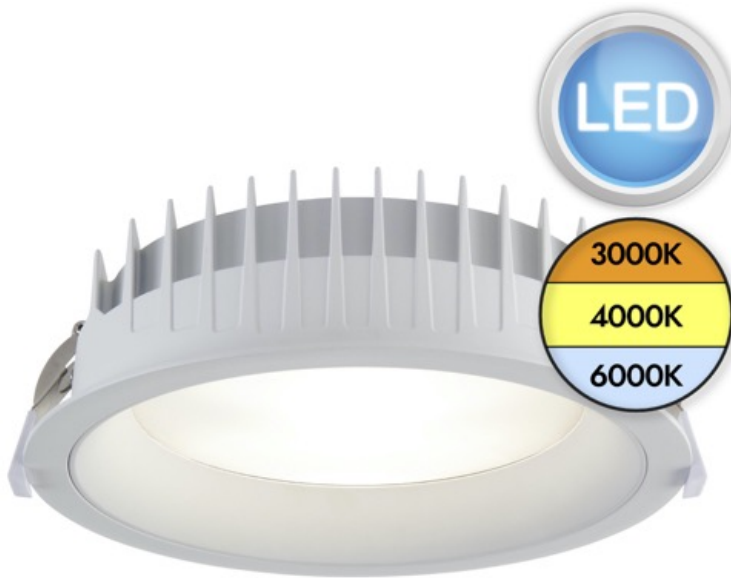

## Saxby Lighting - Paragon CCT - 114563 - LED White IP54 Recessed Ceiling Downlight

### DESCRIPTION

Paragon CCT - The latest commercial downlight in the Saxby range, crafted from durable diecast aluminium. It offers 4 selectable wattage outputs with a maximum lumen output of 4060, ensuring optimal brightness. With 3 colour temperature options 3000K, 4000K, 6000K which you can easily change at the flick of a switch to customise the lighting to suit any environment. Ideal for offices, retail spaces, and industrial settings, the Paragon CCT delivers reliable performance and versatility.

### APPEARANCE

- Base: Matt White Paint

### LIGHT SOURCE

- Lamp included: Yes
- Lamp detail: 29W LED (included)
- Non-dimmable
- Kelvin: 3000/4000/6000K (Tunable)
- Lumens: 4060Lm
- Switch: No