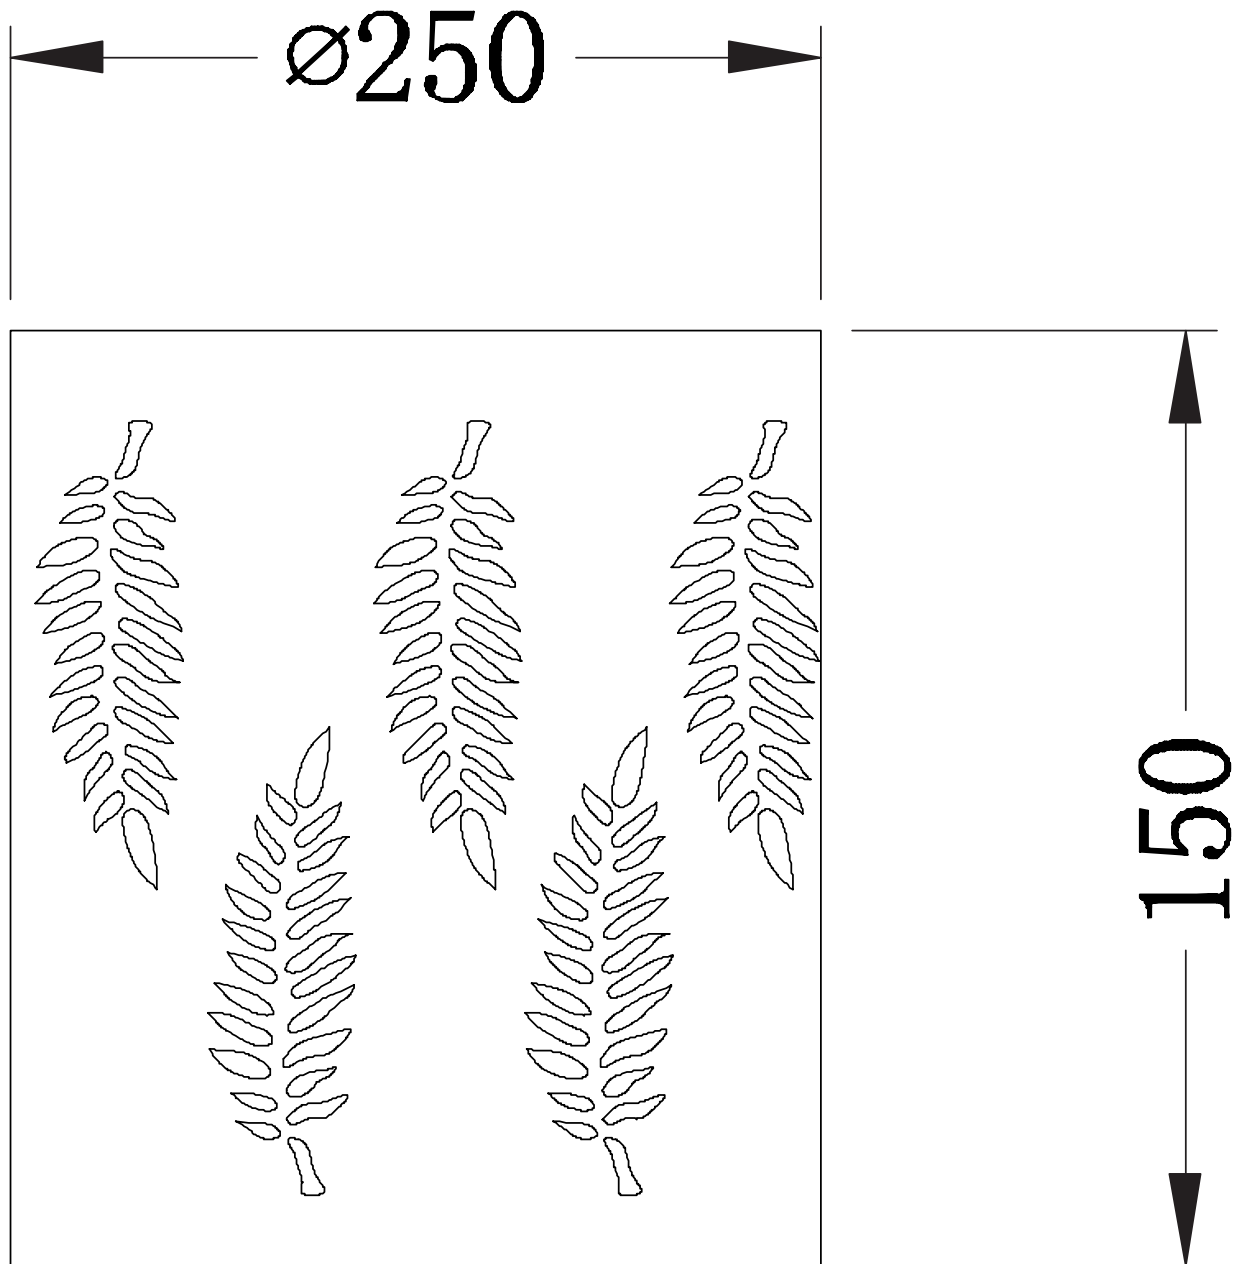

CERTIFICATION

CONTACT

www.firstchoicelighting.co.uk

info@firstchoicelighting.co.uk