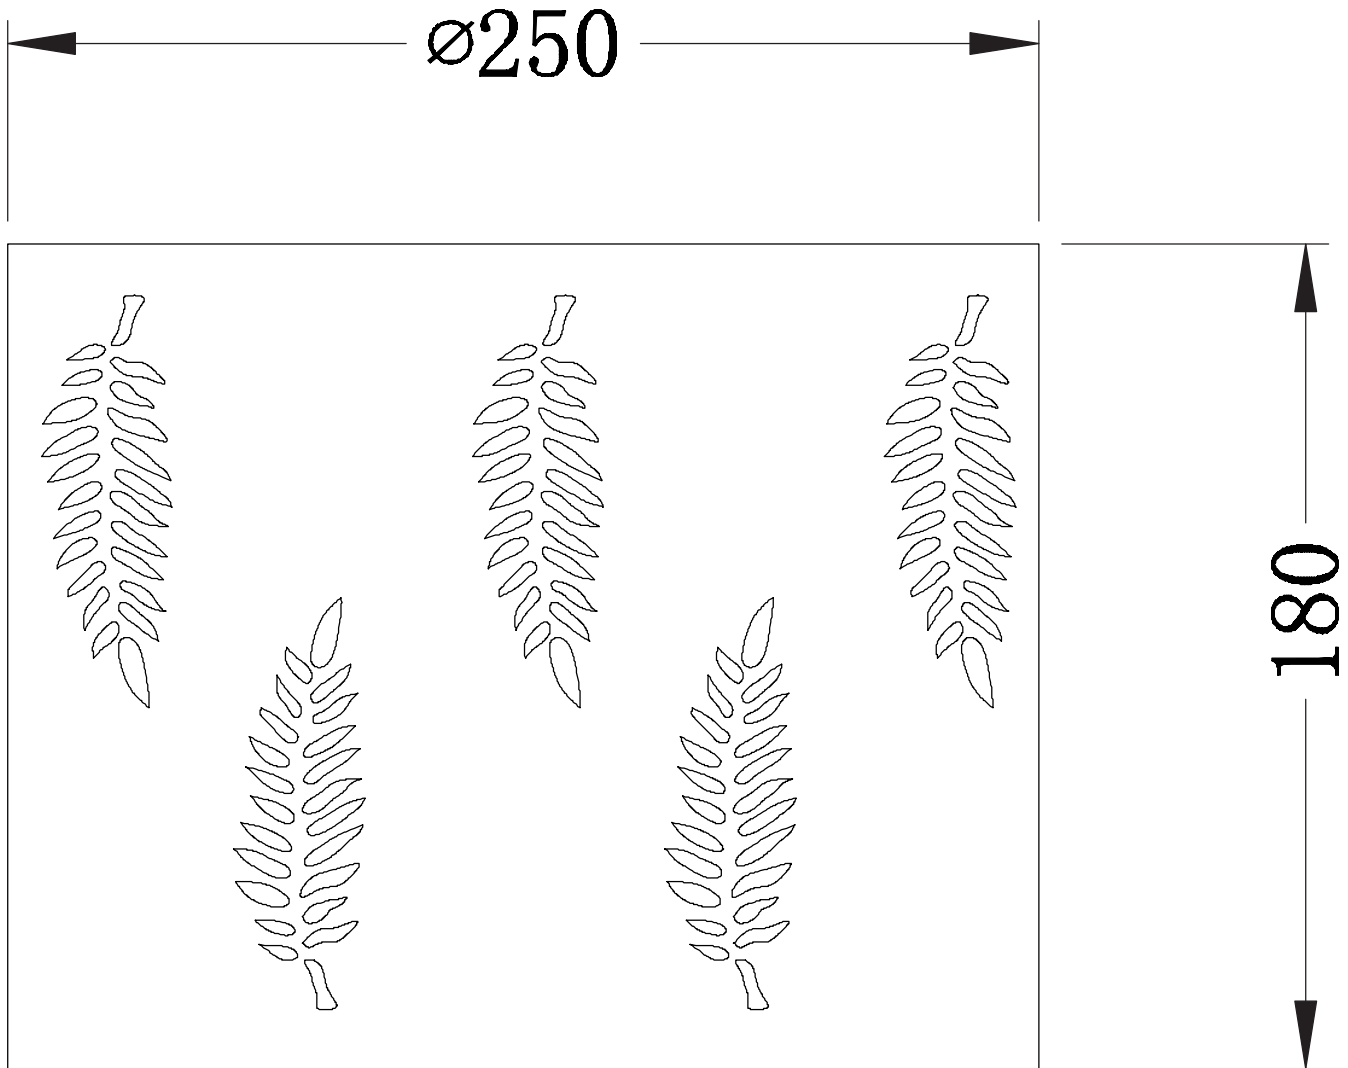

CERTIFICATION

CONTACT