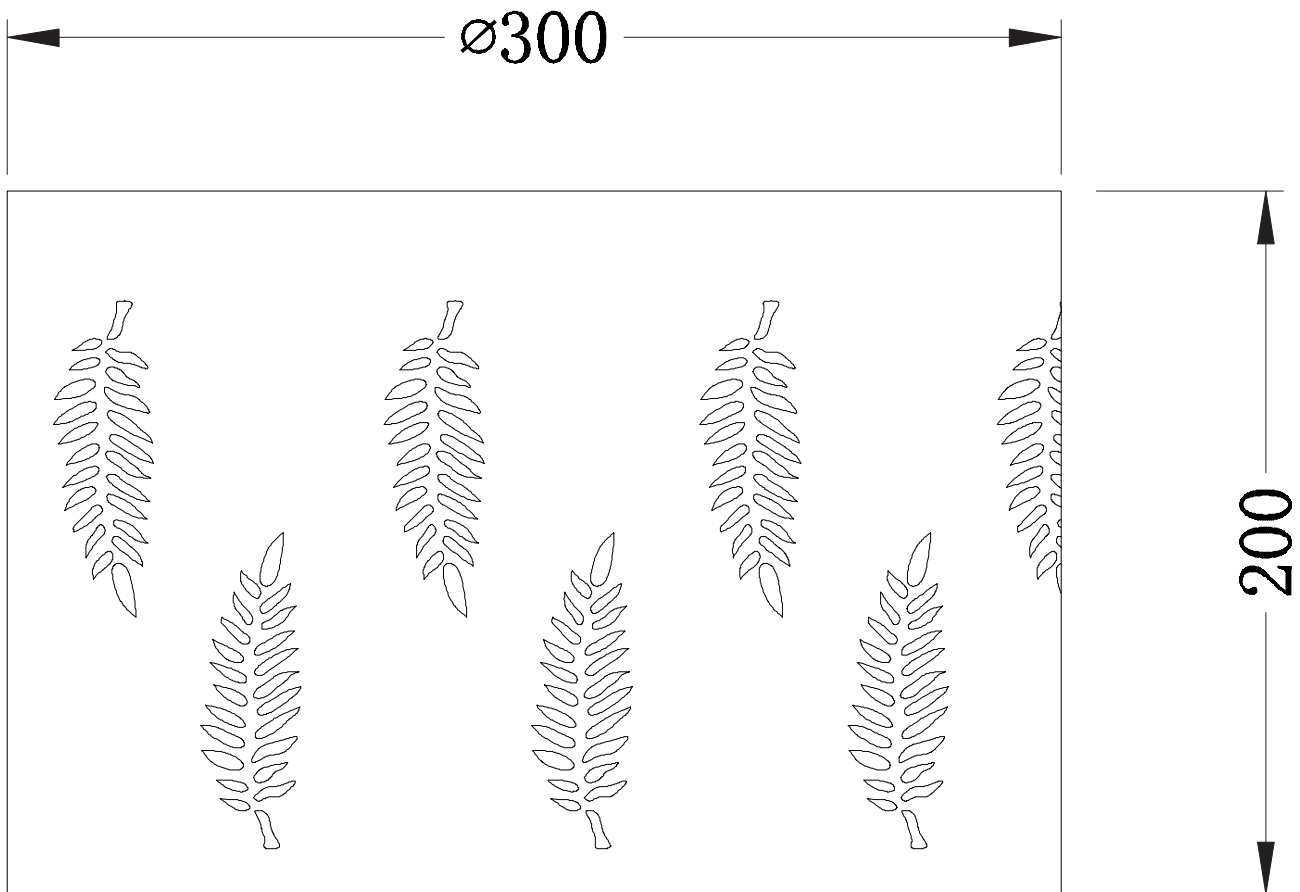

CERTIFICATION

CONTACT

www.firstchoicelighting.co.uk

info@firstchoicelighting.co.uk