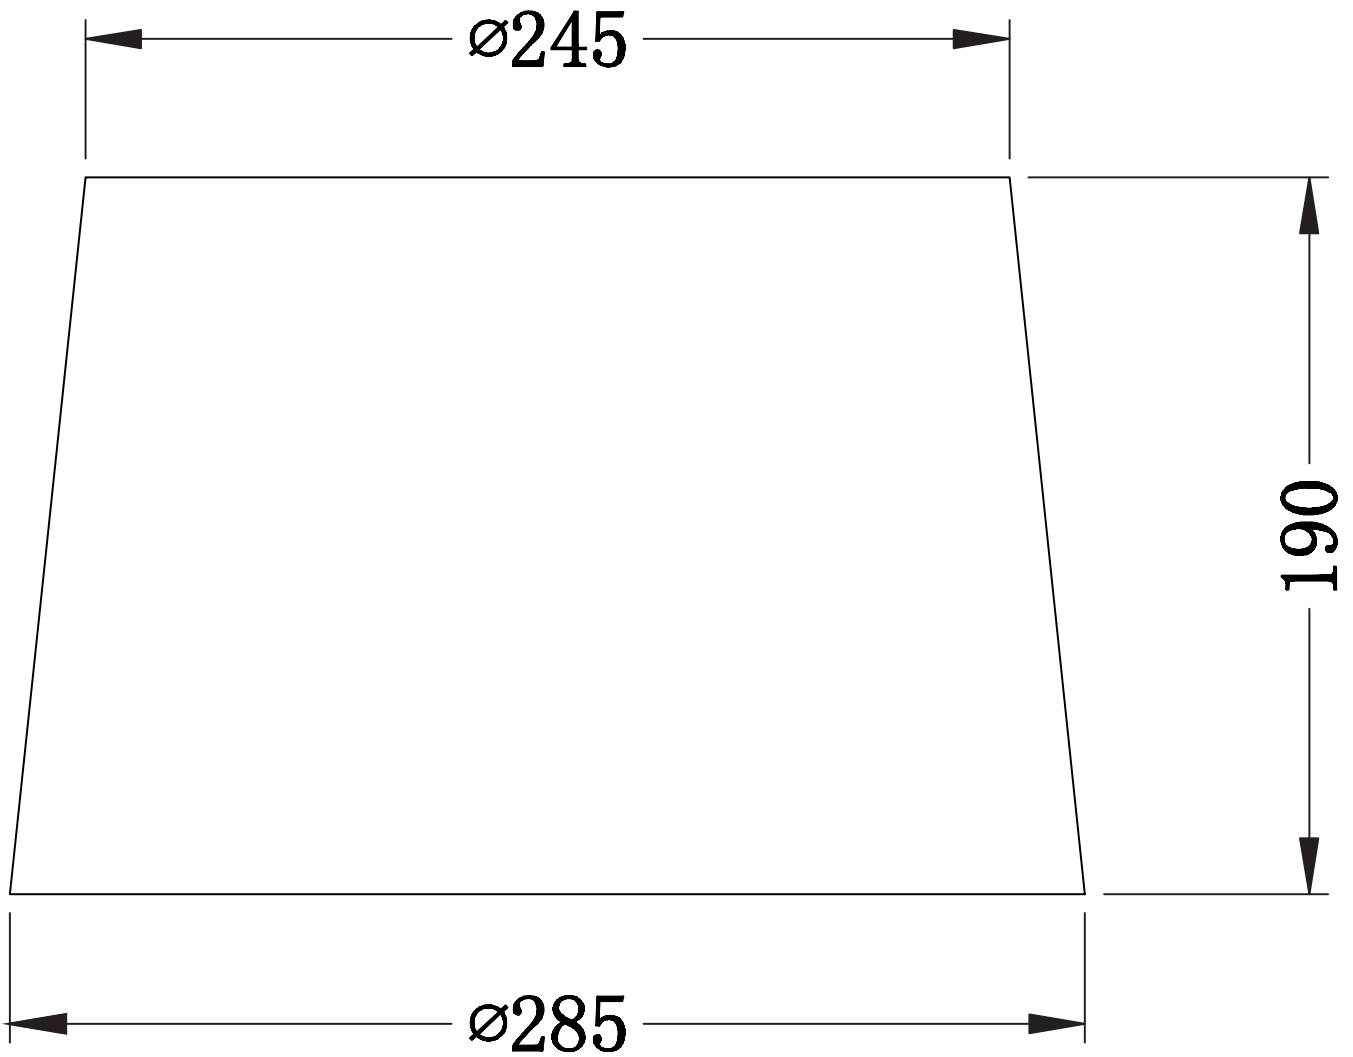

CERTIFICATION

CONTACT

www.firstchoicelighting.co.uk

info@firstchoicelighting.co.uk