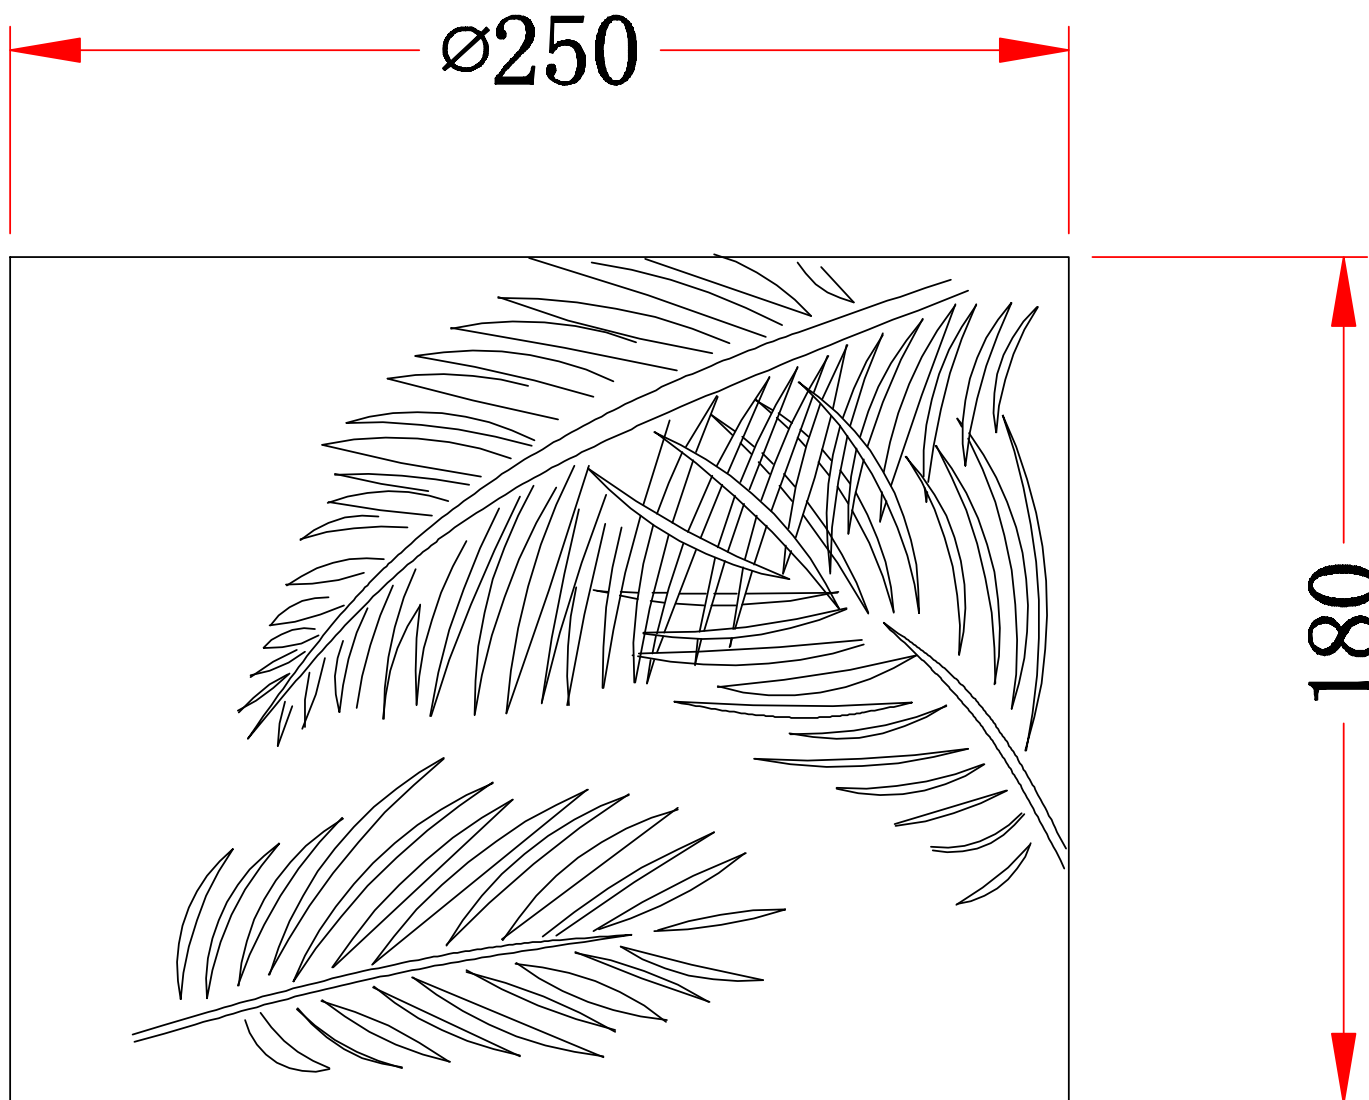

CERTIFICATION

CONTACT

www.firstchoicelighting.co.uk

info@firstchoicelighting.co.uk