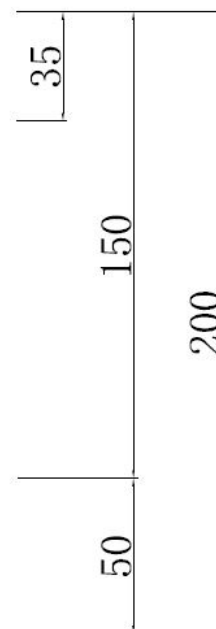

FCL-30101

Kozy - Burgundy and Gold 30cm Pendant Shade

CERTIFICATION

CONTACT

www.firstchoicelighting.co.uk

info@firstchoicelighting.co.uk