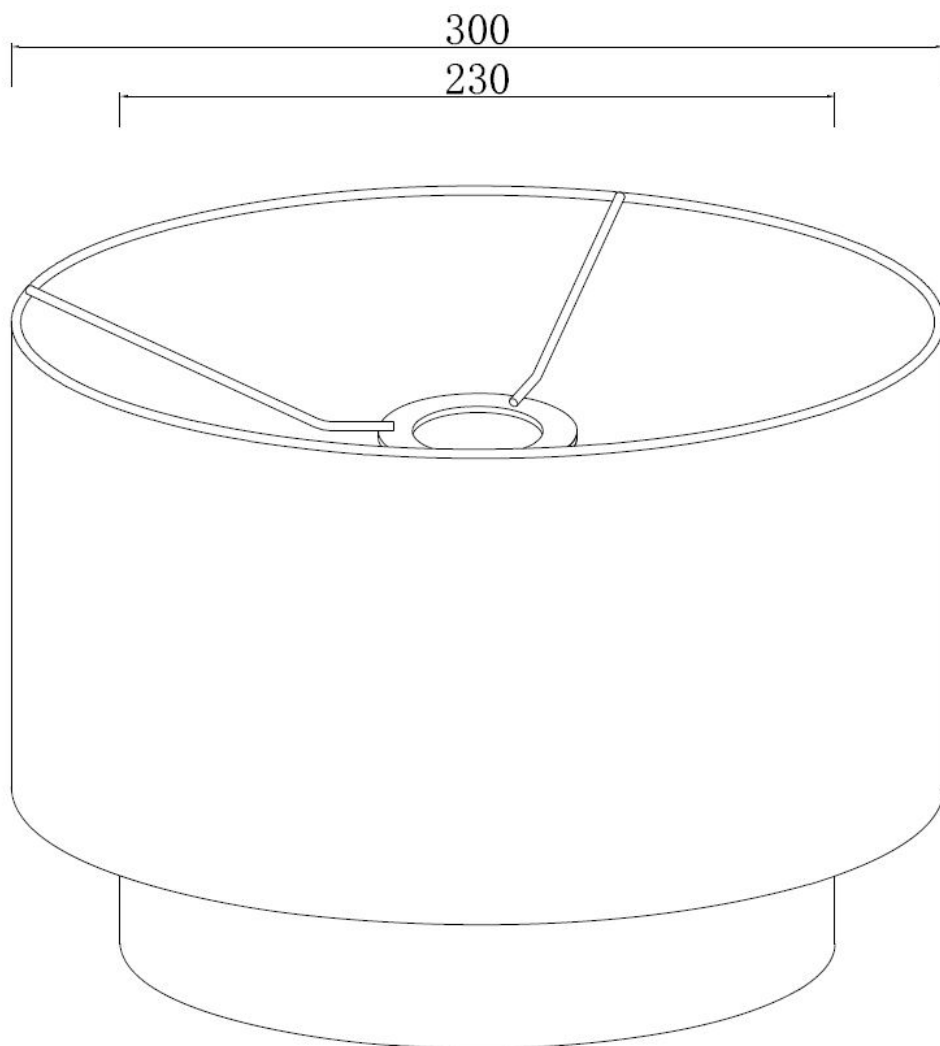

FCL-30101

Kozy - Burgundy and Gold 30cm Pendant Shade

CERTIFICATION

CONTACT

www.firstchoicelighting.co.uk

info@firstchoicelighting.co.uk