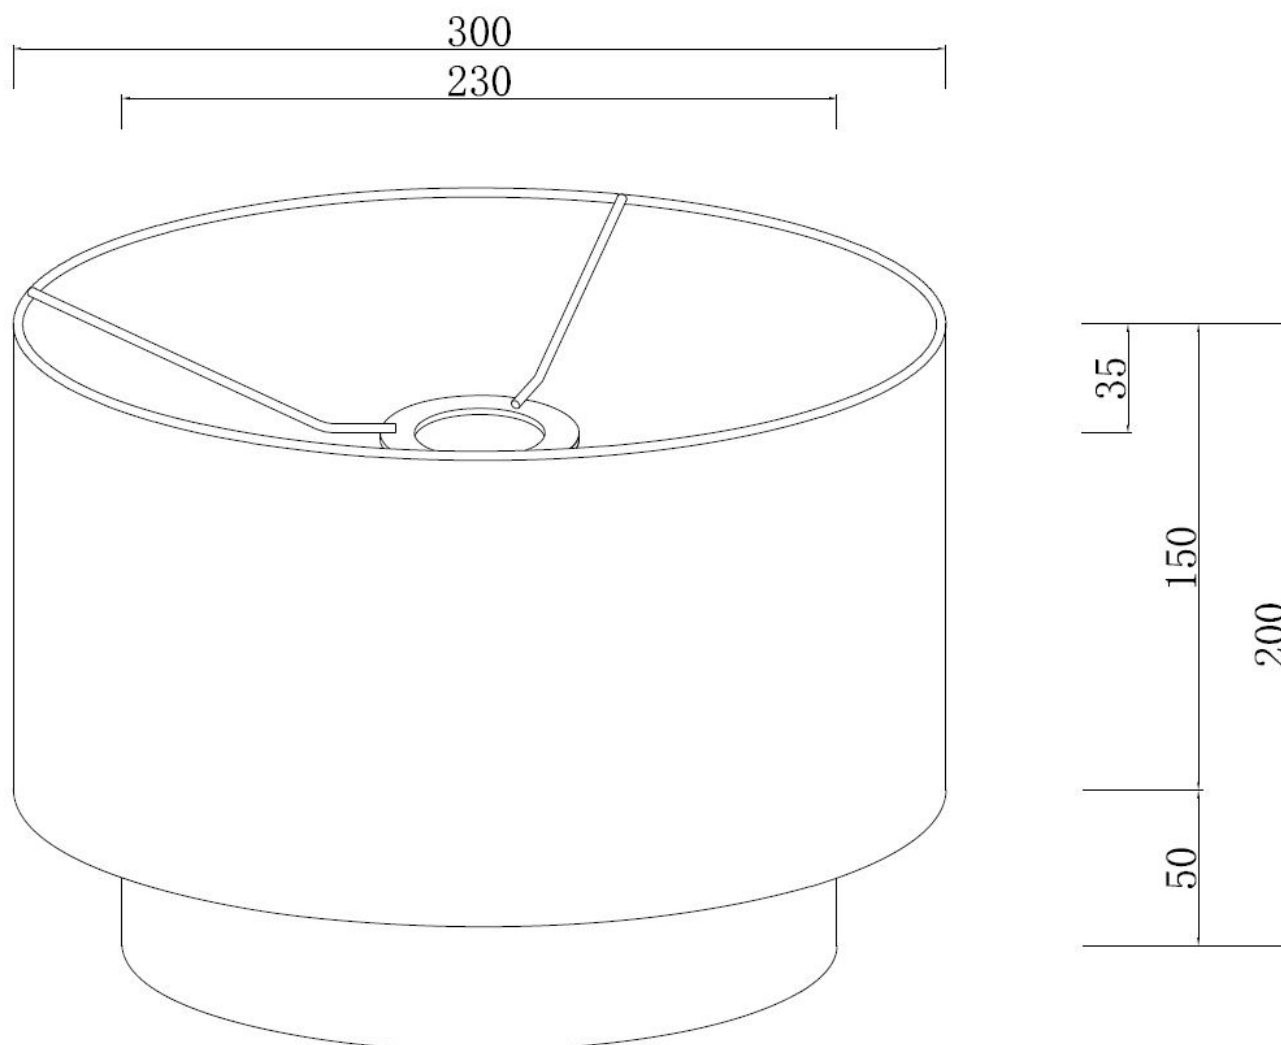

FCL-30101X2

Set of 2 Kozy - Burgundy and Gold 30cm Pendant Shades

CERTIFICATION

CONTACT

www.firstchoicelighting.co.uk

info@firstchoicelighting.co.uk