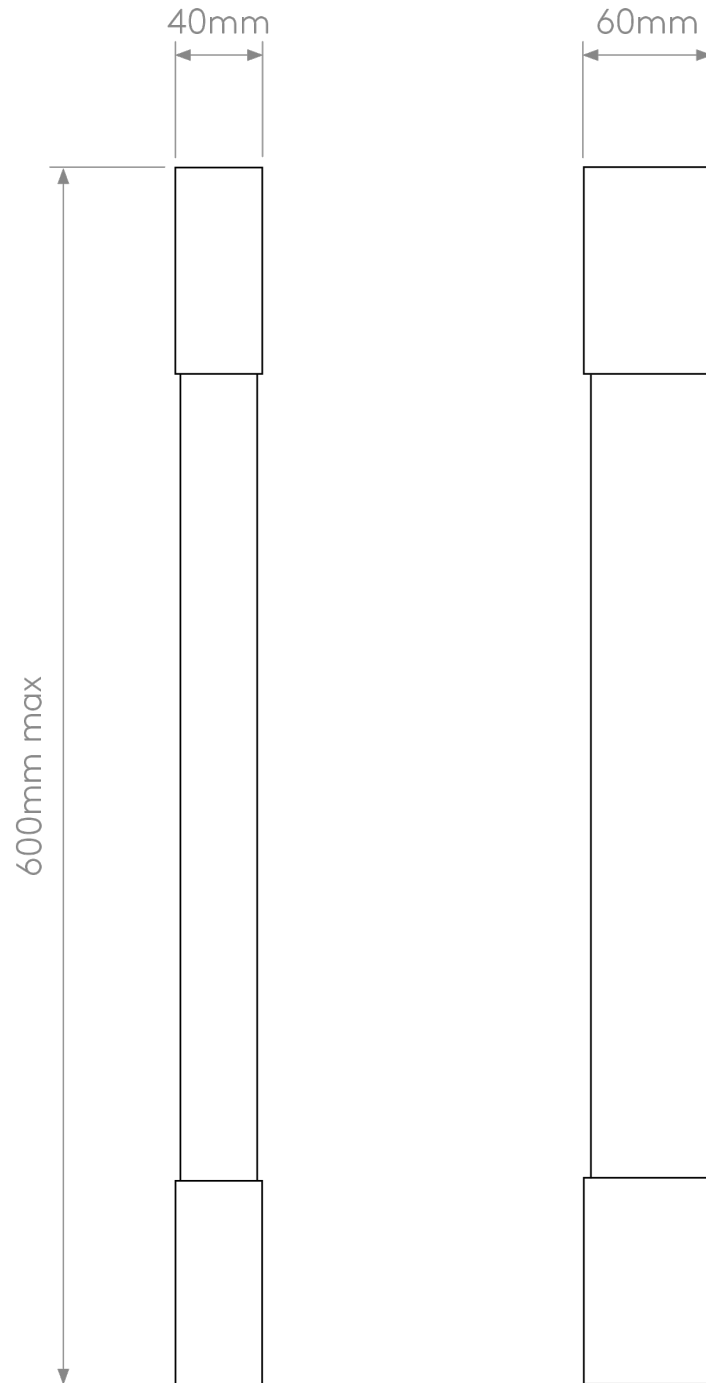

Astro Lighting - Palermo 600 LED 1084033 - IP44 Polished Chrome Wall Light

CONTACT