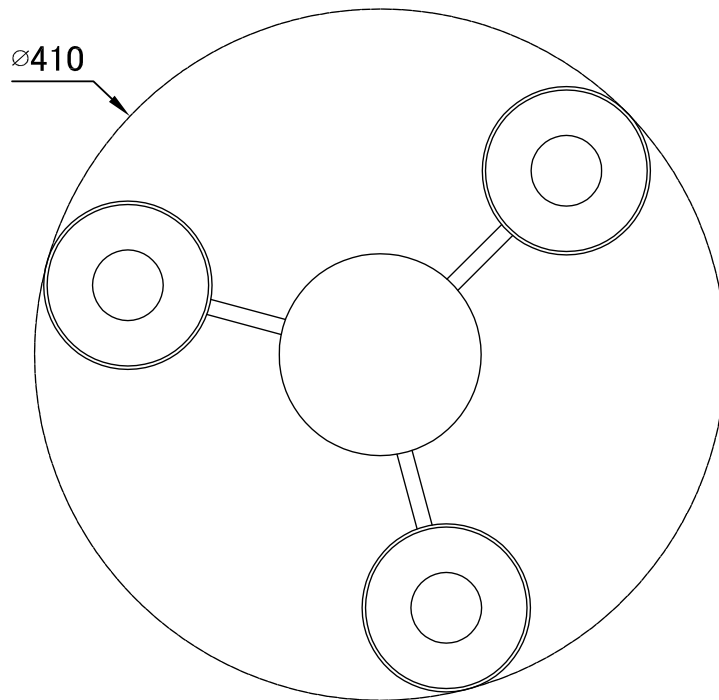

Set of 2 Victoria - Black Semi Flush Ceiling Lights Frost Glass Shades

LIGHT SOURCE DATA

- 6 x 7W Max LED E14 SES (required)
- Lamp direction - Indirect
- Lamp shape - Conical/Candelabra/Candle
- Dimmable
- Energy class: Not applicable

DIMENSION DATA

- Height 270mm
- Diameter 410mm
- Weight 1.11kg

SPECIFICATION

- Manufacturer warranty for 1 year from date of purchase
- Black and frosted glass
- IP20
- No
- Class I - Single Insulated, Earthed
- 240V
- Assembly required? No
- UKCA Marking, Energy Efficient, Energy Saving

CERTIFICATION

CONTACT

www.firstchoicelighting.co.uk

info@firstchoicelighting.co.uk

FCL-30106X2

Set of 2 Victoria - Black Semi Flush Ceiling Lights Frost Glass Shades

CERTIFICATION

CONTACT