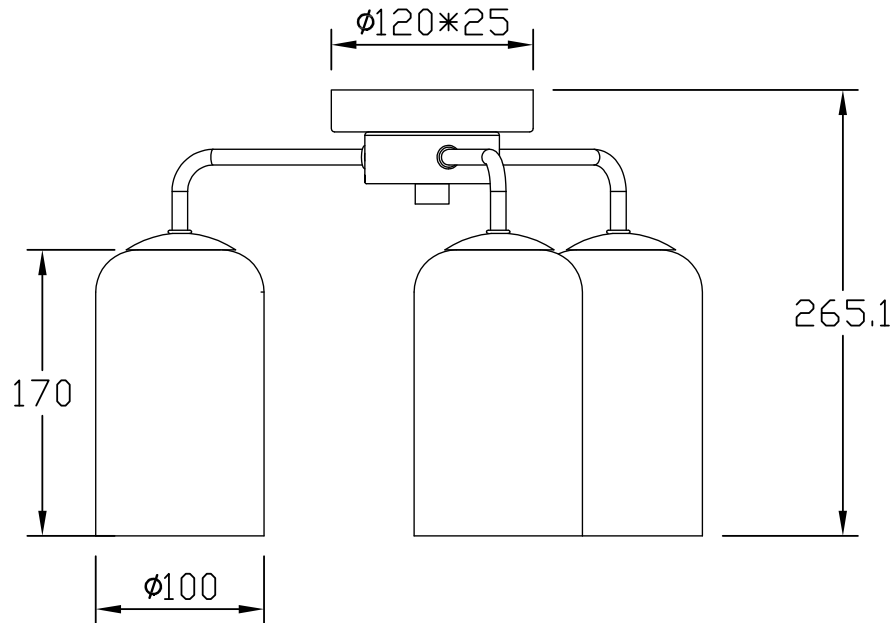

Set of 2 Victoria - Black Semi Flush Ceiling Lights Frost Glass Shades

LIGHT SOURCE DATA

- 6 x 7W Max LED E14 SES (required)
- Lamp direction - Indirect
- Lamp shape - Conical/Candelabra/Candle
- Dimmable
- Energy class: Not applicable

DIMENSION DATA

- Height 270mm
- Diameter 410mm
- Weight 1.11kg

SPECIFICATION

- Manufacturer warranty for 1 year from date of purchase
- Black and frosted glass
- IP20
- No
- Class I - Single Insulated, Earthed
- 240V
- Assembly required? No
- UKCA Marking, Energy Efficient, Energy Saving

CERTIFICATION

CONTACT

www.firstchoicelighting.co.uk

info@firstchoicelighting.co.uk

FCL-30106X2

Set of 2 Victoria - Black Semi Flush Ceiling Lights Frost Glass Shades

CERTIFICATION

CONTACT