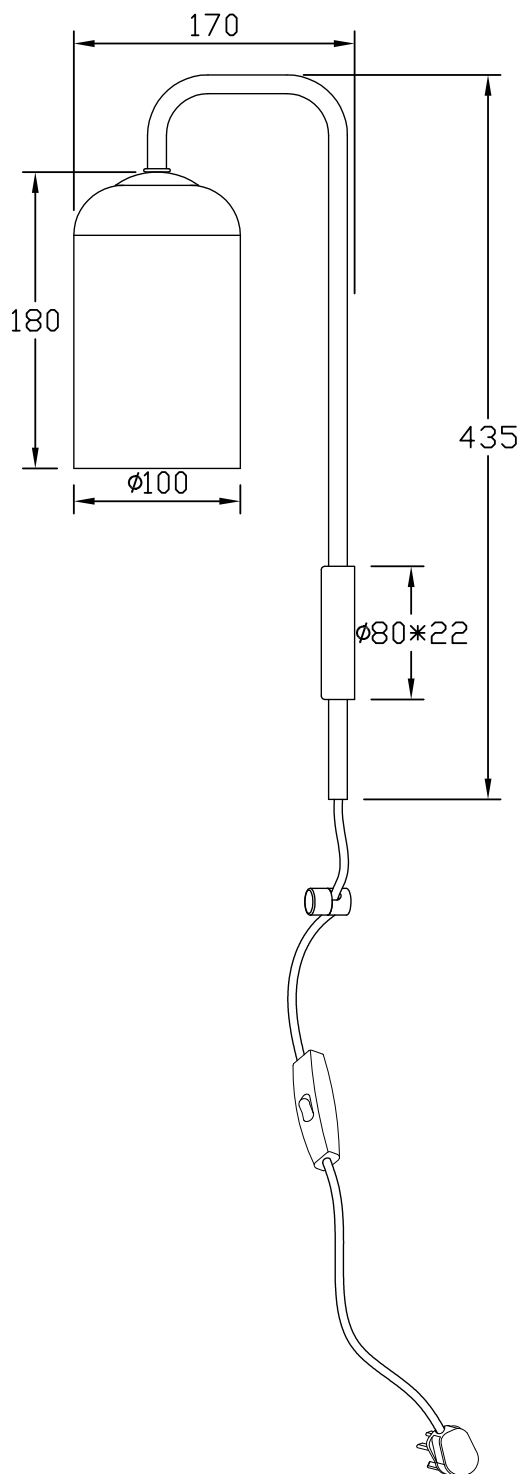

## LIGHT SOURCE DATA

- 2 x 7W Max LED E14 SES (required)
- Lamp direction - Indirect
- Lamp shape - Conical/Candelabra/Candle
- Non-dimmable
- Energy class: Not applicable

## DIMENSION DATA

- Height 450mm
- Width 100mm
- Depth 170mm
- Weight 0.63kg

## SPECIFICATION

- Manufacturer warranty for 1 year from date of purchase
- Satin brass plate and frosted glass
- IP20
- In-line On/Off Switch
- Class II - Double Insulated, No Earth
- 240V
- Assembly required? No
- UKCA Marking, Energy Efficient, Energy Saving

# FCL-30112X2

Set of 2 Victoria - Satin Brass Plug in Wall Lights Frost Glass Shades