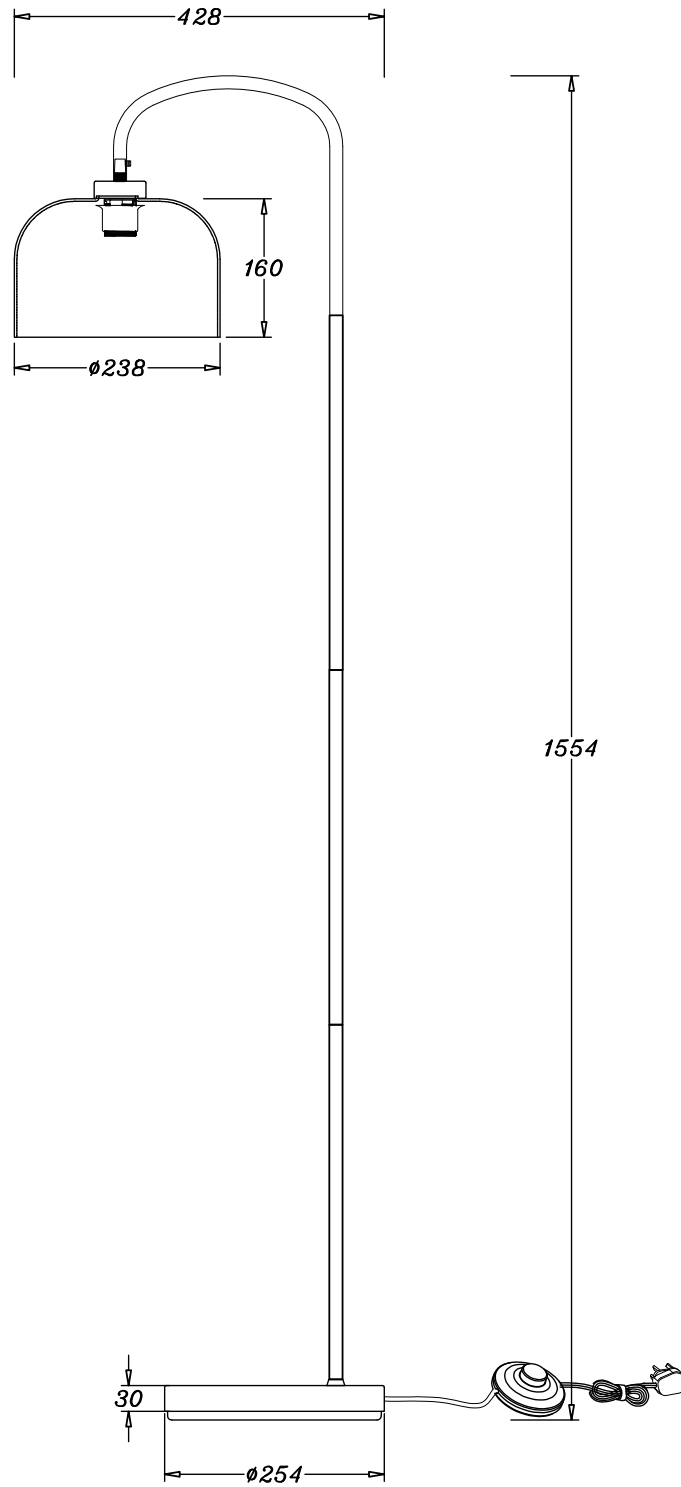

CERTIFICATION

CONTACT

www.firstchoicelighting.co.uk

info@firstchoicelighting.co.uk