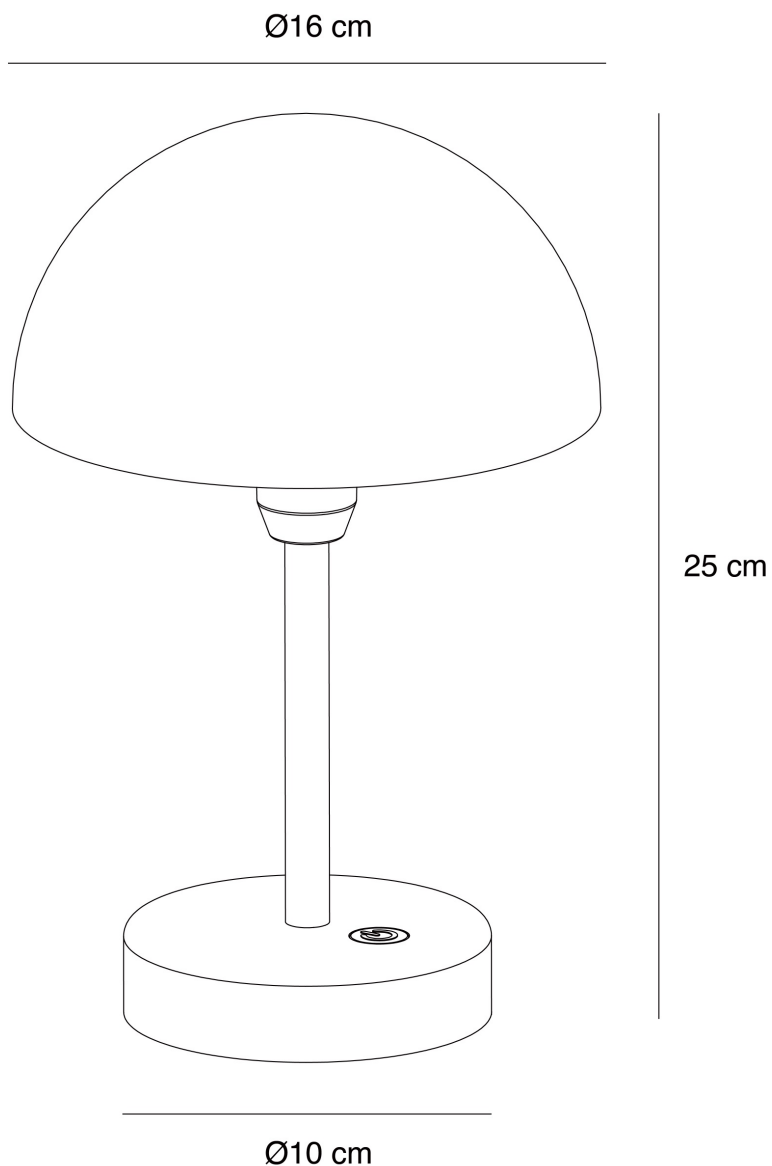

Nordlux - Ellen - 2418015006 - LED Blue IP44 Touch Outdoor Portable Lamp