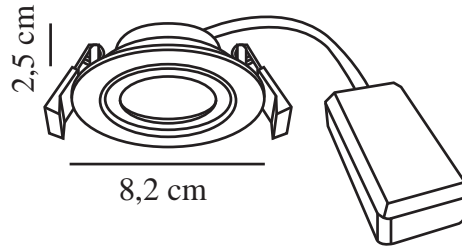

# MONOLO 1-KIT | DOWNLIGHT | BLACK

2510300103

nordlux®

Voltage (V): 220-240 Volt  
IP degree: IP20  
Class (Class 1, Class 2, Class 3):  
Class 2 (Double isolated)  
Socket type: LED Module  
Parallel connection: True

Primary material: Plastic  
Secondary material: Plastic  
Colour: Black

Height (cm): 2.5  
Length (cm): 8.2  
Mount directly into insulation:  
False  
Tilt Angle (°): 30

EAN: 5704924023187  
TUN: 2427475  
Item Number: 2510300103  
Pcs Per Master Carton: 3

Sales Box Height (cm): 13  
Sales Box Width (cm): 13  
Sales Box Depth (cm): 5.5  
Sales Box Volume m<sup>3</sup>: 0.0009  
Product net weight (kg): 0.095

Brightness of light (Lumen): 450  
Colour temperature (Kelvin): 3000  
Ra-value : 80  
Lifetime (hours): 30000  
Beam angle (°) : 36  
Energy class: E  
Actual watt (W): 4.8