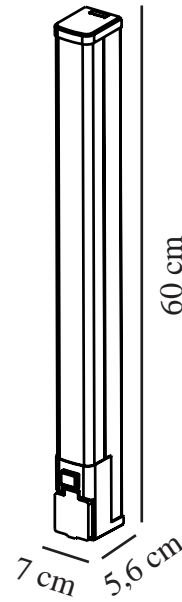

SJAVER | WALL LIGHT | WHITE

2510451001

nordlux®

Voltage (V): 230 Volt
IP degree: IP44
Class (Class 1, Class 2, Class 3):
Class 1 (Earth contact)
Socket type: LED Module
Switch placement: On the fixture

Primary material: Plastic
Secondary material: Aluminium
Colour of the cable: White
Length of the cable (cm): 30
Surface material of the cable:
Plastic
Is the cable replaceable: False
Colour: White

Height (cm): 7.5
Width (cm): 5.7
Length (cm): 66.5
EAN: 5704924023903
TUN: 2425127
Item Number: 2510451001
Pcs Per Master Carton: 3

Sales Box Height (cm): 67.5
Sales Box Width (cm): 8.5
Sales Box Depth (cm): 6.3
Sales Box Volume m³: 0.0036
Product net weight (kg): 0.7165

Brightness of light (Lumen): 1350
Colour temperature (Kelvin):
3000/4000
Ra-value : 90
Lifetime (hours): 30000
Beam angle (°) : 120
Candela (cd) (for directional
lamp only): 0
Energy class: F
Actual watt (W): 15

- Moodmaker™ dimming (3000/4000 kelvin) on the fixture • Suitable for the bathroom (IP44)
- 30 000 hours lifetime
- Power outlet on fixture • 5-year LED guarantee

Sjavér is a rectangular LED light with adjustable colour temperature using a switch on the light fixture. The high IP rating (IP44) makes it ideal to place next to the bathroom mirror. The built-in power outlet on the fixture makes it easy to connect a shaver, hairdryer or similar device.