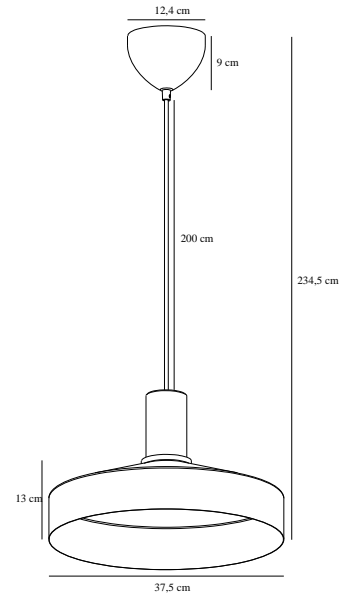

ELVAS CORK | PENDANT | DUSTY GREEN

2512033023

nordlux®

Voltage (V): 220-240 Volt
IP degree: IP20
Maximum bulb wattage (W): 60W
Class (Class 1, Class 2, Class 3):
Class 2 (Double isolated)
Socket type: E27
Parallel connection: False

Primary material: Metal
Secondary material: Wood
Colour of the cable: Black
Length of the cable (cm): 200
Surface material of the cable:
Textile
Is the cable replaceable: False
Colour: Dusty green

Height (cm): 13
Shade Diameter (cm): 37.5
Length (cm): 37.5
EAN: 5704924024252
TUN: 2439868
Item Number: 2512033023
Pcs Per Master Carton: 2

Sales Box Height (cm): 42
Sales Box Width(cm): 41.5
Sales Box Depth (cm): 19.5
Sales Box Volume m³ : 0.034
Product net weight (kg): 1.49

• **Elegant mix of metal and cork** • **Modern and minimalistic design**