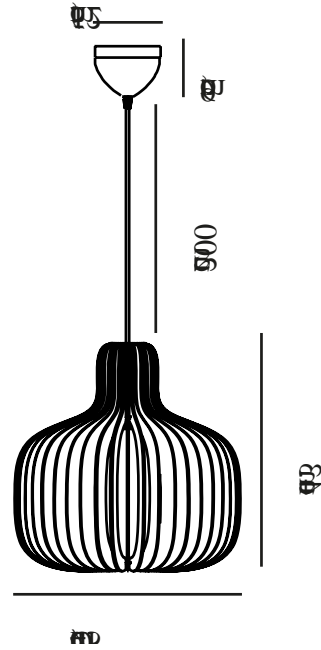

# HAZO 43 | PENDANT | BLACK

2512053003

nordlux®

Voltage (V): 220-240 Volt  
IP degree: IP20  
Maximum bulb wattage (W): 60W  
Class (Class 1, Class 2, Class 3):  
Class 2 (Double isolated)  
Socket type: E27  
Parallel connection: False

Height (cm): 43  
Shade Diameter (cm): 43  
Length (cm): 43  
EAN: 5704924024269  
TUN: 2439869  
Item Number: 2512053003  
Pcs Per Master Carton: 3

Sales Box Height (cm): 45  
Sales Box Width(cm): 20.5  
Sales Box Depth (cm): 15  
Sales Box Volume m<sup>3</sup>: 0.0138  
Product net weight (kg): 2.334

Primary material: Wood  
Secondary material: Metal  
Colour of the cable: Black  
Length of the cable (cm): 200  
Surface material of the cable:  
Textile  
Is the cable replaceable: False  
Colour: Black

- Natural and soft design
- The wooden structure creates beautiful light and shadow play
- Flat-packed and easy to assemble

Hazo is an open pendant light, where the wooden structure invites nature inside and creates a beautiful interplay of light and shadow. The airy design lets the light spread into the room in the most beautiful way. Create your own design expression by adding a decorative bulb.