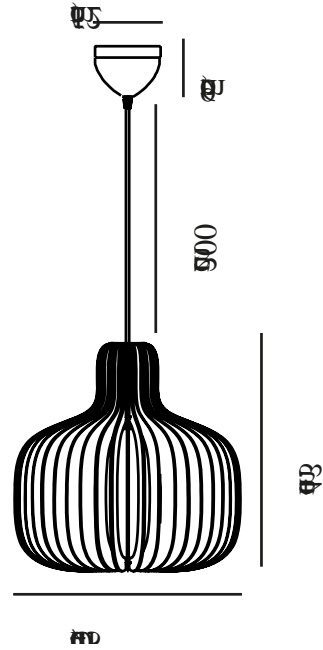

HAZO 43 | PENDANT | NATURE

2512053014

nordlux®

Voltage (V): 220-240 Volt
IP degree: IP20
Maximum bulb wattage (W): 60W
Class (Class 1, Class 2, Class 3):
Class 2 (Double isolated)
Socket type: E27
Parallel connection: False

Height (cm): 43
Shade Diameter (cm): 43
Length (cm): 43
EAN: 5704924024276
TUN: 2439870
Item Number: 2512053014
Pcs Per Master Carton: 3

Sales Box Height (cm): 45
Sales Box Width(cm): 20.5
Sales Box Depth (cm): 15
Sales Box Volume m³: 0.0138
Product net weight (kg): 2.334

Primary material: Wood
Secondary material: Metal
Colour of the cable: White
Length of the cable (cm): 200
Surface material of the cable:
Textile
Is the cable replaceable: False
Colour: Nature

- Natural and soft design
- The wooden structure creates beautiful light and shadow play
- Flat-packed and easy to assemble