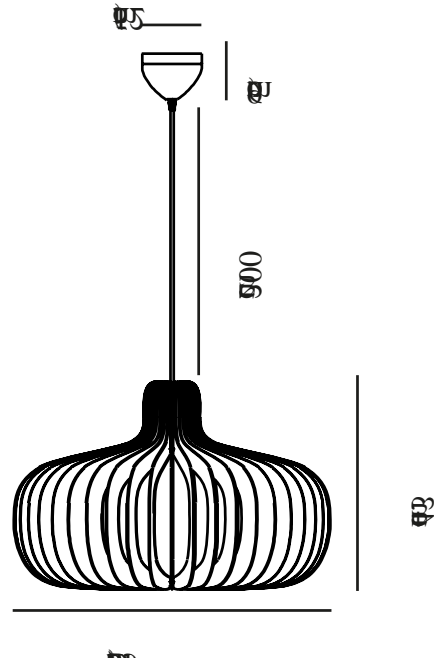

# HAZO 65 | PENDANT | NATURE

2512073014

nordlux®

Voltage (V): 220-240 Volt  
IP degree: IP20  
Maximum bulb wattage (W): 60W  
Class (Class 1, Class 2, Class 3):  
Class 2 (Double isolated)  
Socket type: E27  
Parallel connection: False

Height (cm): 33  
Shade Diameter (cm): 65.5  
Length (cm): 65.5  
EAN: 5704924024290  
TUN: 2439872  
Item Number: 2512073014  
Pcs Per Master Carton: 3

Sales Box Height (cm): 45  
Sales Box Width(cm): 32  
Sales Box Depth (cm): 15  
Sales Box Volume m<sup>3</sup> : 0.0216  
Product net weight (kg): 2.955

Primary material: Wood  
Secondary material: Plastic  
Colour of the cable: White  
Length of the cable (cm): 200  
Surface material of the cable:  
Textile  
Is the cable replaceable: False  
Colour: Nature

- Natural and soft design
- The wooden structure creates beautiful light and shadow play
- Flat-packed and easy to assemble

Hazo is an open pendant light, where the wooden structure invites nature inside and creates a beautiful interplay of light and shadow. The airy design lets the light spread into the room in the most beautiful way. Create your own design expression by adding a decorative bulb.